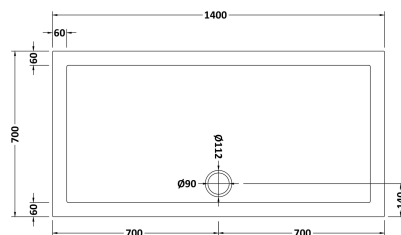

Sales Code: NSR031

Description: Sr Rectangular Tray 1400X700x40

Product Dimensions

Length (mm):	0
Width (mm):	0
Height (mm):	0
Nett Weight (kg):	26

Packaging Dimensions

Length (mm):	1440
Width (mm):	740
Height (mm):	80
Gross Weight (kg):	26

Packaging Data

Box Colour:	Shrinkwrap & Polystyrene
Box Qty:	0
Label Size:	0 x 0
Label Colour:	White Label
Label Qty:	0

Outer Box Dimensions (If Applicable)

Length (mm):	
Width (mm):	
Height (mm):	
Gross Weight (kg):	
Barcode:	5056211872337

Product Details

Country of Origin:	United Kingdom
Fitting Instruction:	Yes
CE & UKCA:	Yes
Colour/Finish:	White
Product Material:	Acrylic Capped ABS Caco3 & Pu
Material Colour Reference:	European White
Radius:	0
Waste Required (mm):	0
Compatible with Leg Kit:	Yes