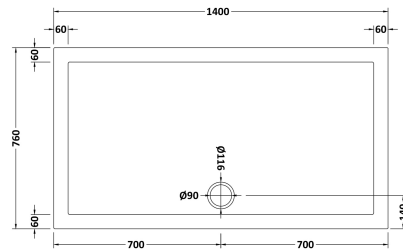

**Sales Code:** NSR032

**Description:** Sr Rectangular Tray 1400X760x40

### Product Dimensions

Length (mm):	0
Width (mm):	0
Height (mm):	0
Nett Weight (kg):	27.8

### Packaging Dimensions

Length (mm):	1440
Width (mm):	800
Height (mm):	80
Gross Weight (kg):	27.8

### Outer Box Dimensions (If Applicable)

Length (mm):	
Width (mm):	
Height (mm):	
Gross Weight (kg):	
Barcode:	5056211872344