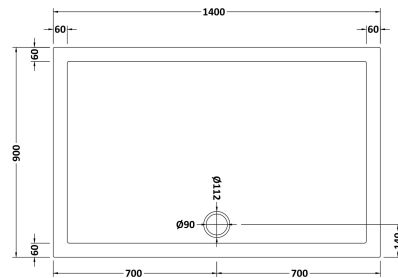

Sales Code: NSR034

Description: Sr Rectangular Tray 1400X900x40

Product Dimensions

Length (mm):	0
Width (mm):	0
Height (mm):	0
Nett Weight (kg):	31.4

Packaging Dimensions

Length (mm):	1440
Width (mm):	940
Height (mm):	80
Gross Weight (kg):	31.4

Packaging Data

Box Colour:	Shrinkwrap & Polystyrene
Box Qty:	0
Label Size:	0 x 0
Label Colour:	White Label
Label Qty:	0

Outer Box Dimensions (If Applicable)

Length (mm):	
Width (mm):	
Height (mm):	
Gross Weight (kg):	
Barcode:	5056211872368

Product Details

Country of Origin:	United Kingdom
Fitting Instruction:	Yes
CE & UKCA:	Yes
Colour/Finish:	White
Product Material:	Acrylic Capped ABS Caco3 & Pu
Material Colour Reference:	European White
Radius:	0
Waste Required (mm):	0
Compatible with Leg Kit:	Yes