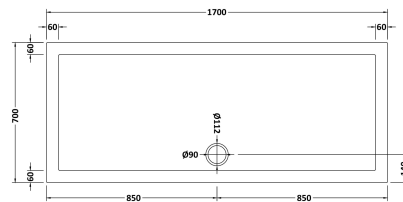

**Sales Code:** NSR061

**Description:** Sr Rectangular Tray 1700X700x40

### Product Dimensions

Length (mm):	0
Width (mm):	0
Height (mm):	0
Nett Weight (kg):	32.2

### Packaging Dimensions

Length (mm):	1740
Width (mm):	740
Height (mm):	80
Gross Weight (kg):	32.2

### Outer Box Dimensions (If Applicable)

Length (mm):	
Width (mm):	
Height (mm):	
Gross Weight (kg):	
Barcode:	5056211872450