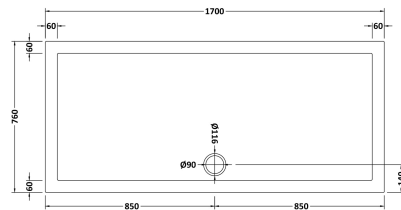

### Product Dimensions

Length (mm):	0
Width (mm):	0
Height (mm):	0
Nett Weight (kg):	35.9

### Packaging Dimensions

Length (mm):	1740
Width (mm):	800
Height (mm):	80
Gross Weight (kg):	35.9

### Packaging Data

Box Colour:	Shrinkwrap & Polystyrene
Box Qty:	0
Label Size:	0 x 0
Label Colour:	White Label
Label Qty:	0

### Outer Box Dimensions (If Applicable)

Length (mm):	
Width (mm):	
Height (mm):	
Gross Weight (kg):	
Barcode:	5056211872467