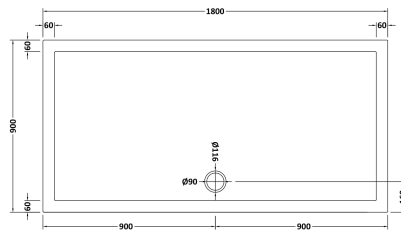

**Sales Code:** NSR074

**Description:** Sr Rectangular Tray 1800X900x40

### Product Dimensions

Length (mm):	0
Width (mm):	0
Height (mm):	0
Nett Weight (kg):	42.5

### Packaging Dimensions

Length (mm):	1840
Width (mm):	940
Height (mm):	80
Gross Weight (kg):	42.5

### Outer Box Dimensions (If Applicable)

Length (mm):	
Width (mm):	
Height (mm):	
Gross Weight (kg):	
Barcode:	5056211872504