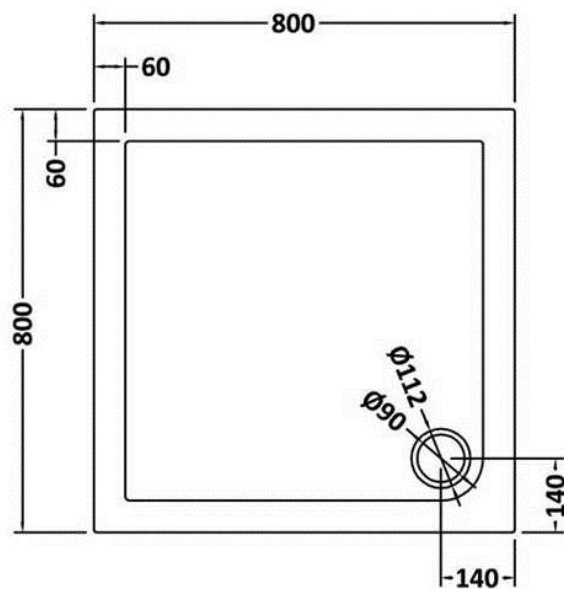

Sales Code: NTP006

Description: Square Tray 800 X 800

Product Dimensions

Length (mm):	0
Width (mm):	0
Height (mm):	0
Nett Weight (kg):	16.98

Packaging Dimensions

Length (mm):	840
Width (mm):	840
Height (mm):	80
Gross Weight (kg):	17

Packaging Data

Box Colour:	Shrinkwrap & Polystyrene
Box Qty:	0
Label Size:	0 x 0
Label Colour:	White Label
Label Qty:	0

Outer Box Dimensions (If Applicable)

Length (mm):	
Width (mm):	
Height (mm):	
Gross Weight (kg):	
Barcode:	5055369006403

Product Details

Country of Origin:	United Kingdom
Fitting Instruction:	Yes
CE & UKCA:	Yes
Colour/Finish:	White
Product Material:	Acrylic Capped ABS Caco3 & Pu
Material Colour Reference:	European White
Radius:	0
Waste Required (mm):	0
Compatible with Leg Kit:	Yes