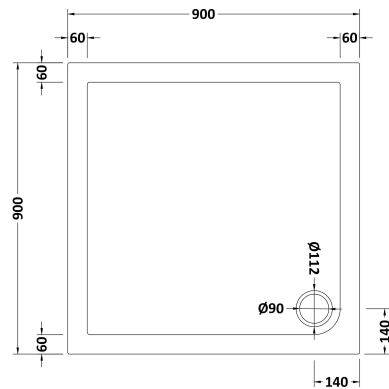

Sales Code: NSR010

Description: Sr Square Tray 900X900x40

Product Dimensions

Length (mm):	0
Width (mm):	0
Height (mm):	0
Nett Weight (kg):	21.6

Packaging Dimensions

Length (mm):	940
Width (mm):	940
Height (mm):	80
Gross Weight (kg):	21.6

Packaging Data

Box Colour:	Shrinkwrap & Polystyrene
Box Qty:	0
Label Size:	0 x 0
Label Colour:	White Label
Label Qty:	0

Outer Box Dimensions (If Applicable)

Length (mm):	
Width (mm):	
Height (mm):	
Gross Weight (kg):	
Barcode:	5056211872184

Product Details

Country of Origin:	United Kingdom
Fitting Instruction:	Yes
CE & UKCA:	Yes
Colour/Finish:	White
Product Material:	Acrylic Capped ABS Caco3 & Pu
Material Colour Reference:	European White
Radius:	0
Waste Required (mm):	0
Compatible with Leg Kit:	Yes