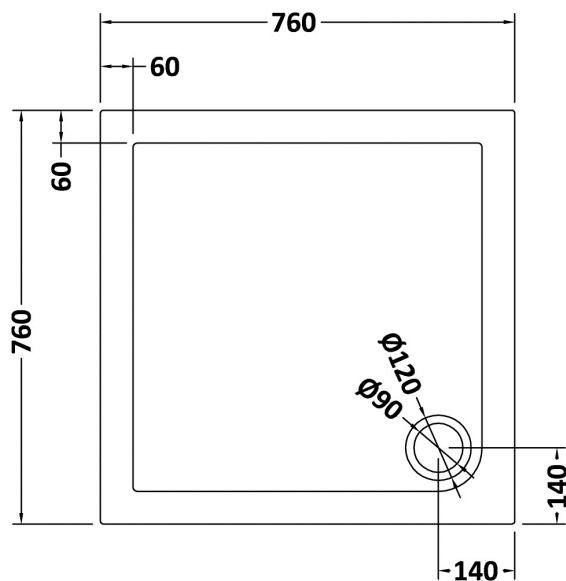

Sales Code: TR71003

Description: Square Tray 760 X 760

Product Dimensions

Length (mm):	0
Width (mm):	0
Height (mm):	0
Nett Weight (kg):	17.97

Packaging Dimensions

Length (mm):	800
Width (mm):	800
Height (mm):	85
Gross Weight (kg):	17.99

Packaging Data

Box Colour:	Shrinkwrap & Polystyrene
Box Qty:	0
Label Size:	0 x 0
Label Colour:	White Label
Label Qty:	0

Outer Box Dimensions (If Applicable)

Length (mm):	
Width (mm):	
Height (mm):	
Gross Weight (kg):	
Barcode:	5056211813064

Product Details

Country of Origin:	United Kingdom
Fitting Instruction:	Yes
CE & UKCA:	Yes
Colour/Finish:	Slate Grey
Product Material:	Acrylic Capped ABS Caco3 & Pu
Material Colour Reference:	Slate Grey
Radius:	0
Waste Required (mm):	0
Compatible with Leg Kit:	Yes