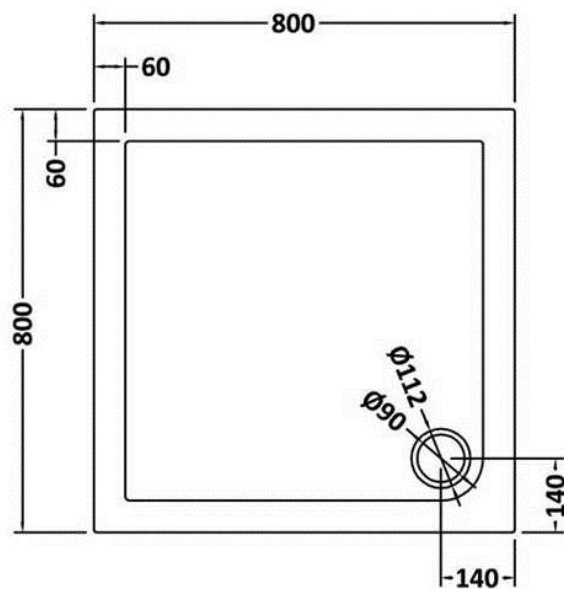

### Product Dimensions

Length (mm):	0
Width (mm):	0
Height (mm):	0
Nett Weight (kg):	25.7

### Packaging Dimensions

Length (mm):	840
Width (mm):	840
Height (mm):	85
Gross Weight (kg):	25.72

### Packaging Data

Box Colour:	Shrinkwrap & Polystyrene
Box Qty:	0
Label Size:	0 x 0
Label Colour:	White Label
Label Qty:	0

### Outer Box Dimensions (If Applicable)

Length (mm):	
Width (mm):	
Height (mm):	
Gross Weight (kg):	
Barcode:	5056211813071