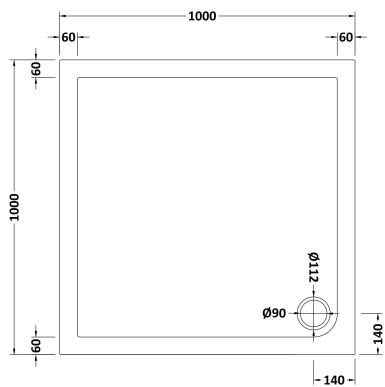

Sales Code: TR71015

Description: Square Tray 1000 X 1000

Product Dimensions

Length (mm):	0
Width (mm):	0
Height (mm):	0
Nett Weight (kg):	31.68

Packaging Dimensions

Length (mm):	1040
Width (mm):	1040
Height (mm):	85
Gross Weight (kg):	31.7

Packaging Data

Box Colour:	
Box Qty:	0
Label Size:	0 x 0
Label Colour:	
Label Qty:	0

Outer Box Dimensions (If Applicable)

Length (mm):	
Width (mm):	
Height (mm):	
Gross Weight (kg):	
Barcode:	5056211813095

Product Details

Country of Origin:	United Kingdom
Fitting Instruction:	Yes
CE & UKCA:	
Colour/Finish:	
Product Material:	
Material Colour Reference:	
Radius:	0
Waste Required (mm):	0
Compatible with Leg Kit:	