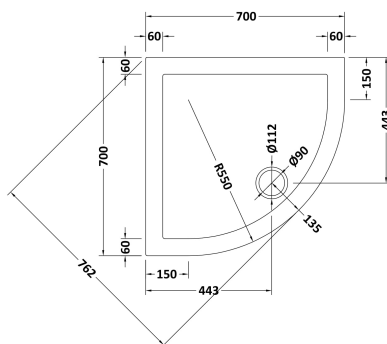

### Product Dimensions

Length (mm):	800
Width (mm):	800
Height (mm):	40
Nett Weight (kg):	11.98

### Packaging Dimensions

Length (mm):	840
Width (mm):	840
Height (mm):	80
Gross Weight (kg):	12

### Packaging Data

Box Colour:	Shrinkwrap & Polystyrene
Box Qty:	1
Label Size:	100 x 50
Label Colour:	White Label
Label Qty:	2

### Outer Box Dimensions (If Applicable)

Length (mm):	
Width (mm):	
Height (mm):	
Gross Weight (kg):	
Barcode:	5055275885536