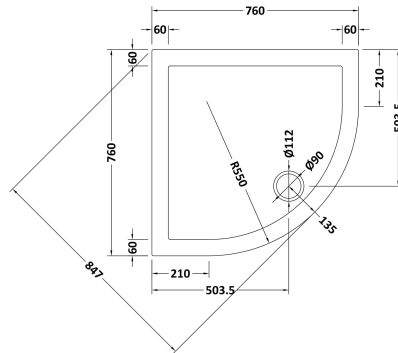

Sales Code: NTP097

Description: Quad Tray 760 X 760

Product Dimensions

Length (mm):	0
Width (mm):	0
Height (mm):	0
Nett Weight (kg):	11.98

Packaging Dimensions

Length (mm):	800
Width (mm):	800
Height (mm):	85
Gross Weight (kg):	12

Packaging Data

Box Colour:	Shrinkwrap & Polystyrene
Box Qty:	0
Label Size:	0 x 0
Label Colour:	White Label
Label Qty:	0

Outer Box Dimensions (If Applicable)

Length (mm):	
Width (mm):	
Height (mm):	
Gross Weight (kg):	
Barcode:	5056211803607

Product Details

Country of Origin:	United Kingdom
Fitting Instruction:	Yes
CE & UKCA:	Yes
Colour/Finish:	White
Product Material:	Acrylic Capped ABS Caco3 & Pu
Material Colour Reference:	European White
Radius:	0
Waste Required (mm):	0
Compatible with Leg Kit:	Yes