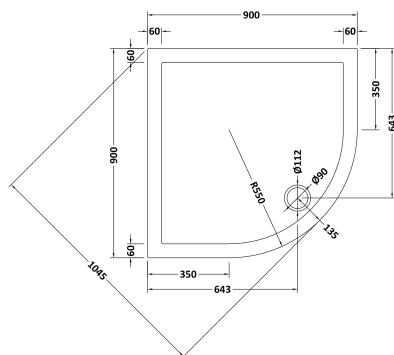

Sales Code: NTP106

Description: Quad Tray 900 X 900

Product Dimensions

Length (mm):	0
Width (mm):	0
Height (mm):	0
Nett Weight (kg):	19.88

Packaging Dimensions

Length (mm):	940
Width (mm):	940
Height (mm):	80
Gross Weight (kg):	19.9

Packaging Data

Box Colour:	Shrinkwrap & Polystyrene
Box Qty:	0
Label Size:	0 x 0
Label Colour:	White Label
Label Qty:	0

Outer Box Dimensions (If Applicable)

Length (mm):	
Width (mm):	
Height (mm):	
Gross Weight (kg):	
Barcode:	5055369006205

Product Details

Country of Origin:	United Kingdom
Fitting Instruction:	Yes
CE & UKCA:	Yes
Colour/Finish:	White
Product Material:	Acrylic Capped ABS Caco3 & Pu
Material Colour Reference:	European White
Radius:	0
Waste Required (mm):	0
Compatible with Leg Kit:	Yes