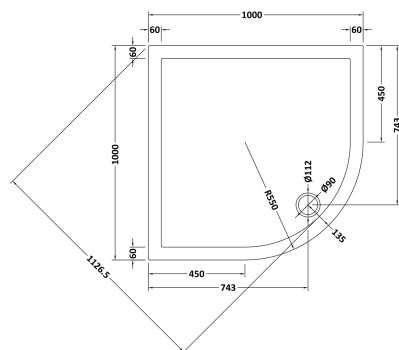

**Sales Code:** TR71107

**Description:** Quad Tray 1000 X 1000

**Product Dimensions**

Length (mm):	0
Width (mm):	0
Height (mm):	0
Nett Weight (kg):	24.98

**Packaging Dimensions**

Length (mm):	1040
Width (mm):	1040
Height (mm):	85
Gross Weight (kg):	25

**Packaging Data**

Box Colour:	
Box Qty:	0
Label Size:	0 x 0
Label Colour:	
Label Qty:	0

**Outer Box Dimensions (If Applicable)**

Length (mm):	
Width (mm):	
Height (mm):	
Gross Weight (kg):	
Barcode:	5056211813361

**Product Details**

Country of Origin:	United Kingdom
Fitting Instruction:	Yes
CE & UKCA:	
Colour/Finish:	
Product Material:	
Material Colour Reference:	
Radius:	0
Waste Required (mm):	0
Compatible with Leg Kit:	