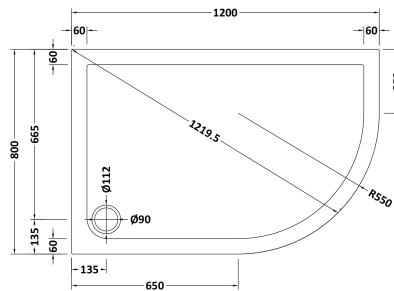

Sales Code: NSR113

Description: Sr Offset Quad Tray Rh 1200X800x40

Product Dimensions

Length (mm):	0
Width (mm):	0
Height (mm):	0
Nett Weight (kg):	23.4

Packaging Dimensions

Length (mm):	1240
Width (mm):	840
Height (mm):	80
Gross Weight (kg):	23.4

Packaging Data

Box Colour:	Shrinkwrap & Polystyrene
Box Qty:	0
Label Size:	0 x 0
Label Colour:	White Label
Label Qty:	0

Outer Box Dimensions (If Applicable)

Length (mm):	
Width (mm):	
Height (mm):	
Gross Weight (kg):	
Barcode:	5056211872672

Product Details

Country of Origin:	United Kingdom
Fitting Instruction:	Yes
CE & UKCA:	Yes
Colour/Finish:	White
Product Material:	Acrylic Capped ABS Caco3 & Pu
Material Colour Reference:	European White
Radius:	0
Waste Required (mm):	0
Compatible with Leg Kit:	Yes