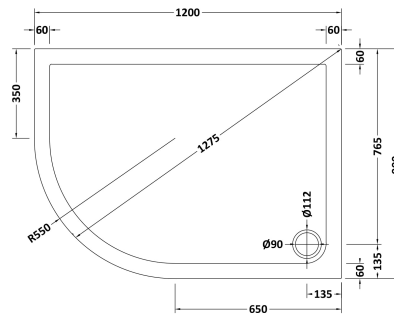

**Sales Code:** NSR114

**Description:** Sr Offset Quad Tray Lh 1200X900x40

### Product Dimensions

Length (mm):	0
Width (mm):	0
Height (mm):	0
Nett Weight (kg):	26.1

### Packaging Dimensions

Length (mm):	1240
Width (mm):	940
Height (mm):	80
Gross Weight (kg):	26.1

### Outer Box Dimensions (If Applicable)

Length (mm):	
Width (mm):	
Height (mm):	
Gross Weight (kg):	
Barcode:	5056211872689