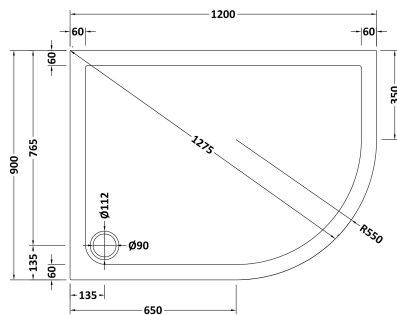

Sales Code: NSR115

Description: Sr Offset Quad Tray Rh 1200X900x40

Product Dimensions

Length (mm):	0
Width (mm):	0
Height (mm):	0
Nett Weight (kg):	25.5

Packaging Dimensions

Length (mm):	1240
Width (mm):	940
Height (mm):	80
Gross Weight (kg):	25.5

Packaging Data

Box Colour:	Shrinkwrap & Polystyrene
Box Qty:	0
Label Size:	0 x 0
Label Colour:	White Label
Label Qty:	0

Outer Box Dimensions (If Applicable)

Length (mm):	
Width (mm):	
Height (mm):	
Gross Weight (kg):	
Barcode:	5056211872696

Product Details

Country of Origin:	United Kingdom
Fitting Instruction:	Yes
CE & UKCA:	Yes
Colour/Finish:	White
Product Material:	Acrylic Capped ABS Caco3 & Pu
Material Colour Reference:	European White
Radius:	0
Waste Required (mm):	0
Compatible with Leg Kit:	Yes