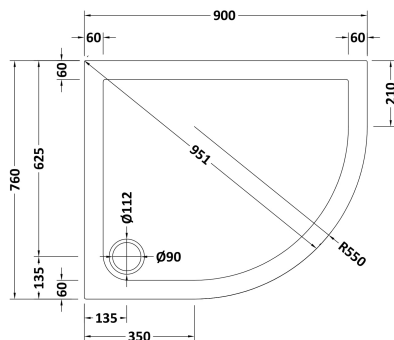

Sales Code: TR71102

Description: Offset Tray Rh 900 X 760

Product Dimensions

Length (mm):	0
Width (mm):	0
Height (mm):	0
Nett Weight (kg):	19.23

Packaging Dimensions

Length (mm):	940
Width (mm):	800
Height (mm):	85
Gross Weight (kg):	19.25

Packaging Data

Box Colour:	Shrinkwrap & Polystyrene
Box Qty:	0
Label Size:	0 x 0
Label Colour:	White Label
Label Qty:	0

Outer Box Dimensions (If Applicable)

Length (mm):	
Width (mm):	
Height (mm):	
Gross Weight (kg):	
Barcode:	5056211813385

Product Details

Country of Origin:	United Kingdom
Fitting Instruction:	Yes
CE & UKCA:	Yes
Colour/Finish:	Slate Grey
Product Material:	Acrylic Capped ABS Caco3 & Pu
Material Colour Reference:	Slate Grey
Radius:	0
Waste Required (mm):	0
Compatible with Leg Kit:	Yes