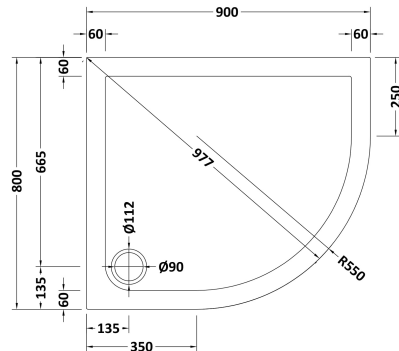

Sales Code: TR71104

Description: Offset Tray Rh 900 X 800

Product Dimensions

Length (mm):	0
Width (mm):	0
Height (mm):	0
Nett Weight (kg):	17.8

Packaging Dimensions

Length (mm):	940
Width (mm):	840
Height (mm):	85
Gross Weight (kg):	17.82

Packaging Data

Box Colour:	Shrinkwrap & Polystyrene
Box Qty:	0
Label Size:	0 x 0
Label Colour:	White Label
Label Qty:	0

Outer Box Dimensions (If Applicable)

Length (mm):	
Width (mm):	
Height (mm):	
Gross Weight (kg):	
Barcode:	5056211813408

Product Details

Country of Origin:	United Kingdom
Fitting Instruction:	Yes
CE & UKCA:	Yes
Colour/Finish:	Slate Grey
Product Material:	Acrylic Capped ABS Caco3 & Pu
Material Colour Reference:	Slate Grey
Radius:	0
Waste Required (mm):	0
Compatible with Leg Kit:	Yes