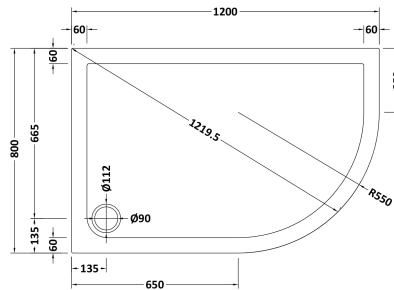

Sales Code: TR71113

Description: Offset Tray Rh 1200 X 800

### Product Dimensions

|                   |       |
|-------------------|-------|
| Length (mm):      | 0     |
| Width (mm):       | 0     |
| Height (mm):      | 0     |
| Nett Weight (kg): | 30.92 |

### Packaging Dimensions

|                    |       |
|--------------------|-------|
| Length (mm):       | 1240  |
| Width (mm):        | 840   |
| Height (mm):       | 85    |
| Gross Weight (kg): | 30.94 |

### Outer Box Dimensions (If Applicable)

|                    |               |
|--------------------|---------------|
| Length (mm):       |               |
| Width (mm):        |               |
| Height (mm):       |               |
| Gross Weight (kg): |               |
| Barcode:           | 5056211813460 |