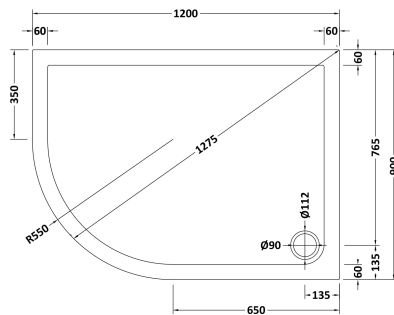

Sales Code: TR71114

Description: Offset Tray Lh 1200 X 900

Product Dimensions

| | |
|-------------------|-------|
| Length (mm): | 0 |
| Width (mm): | 0 |
| Height (mm): | 0 |
| Nett Weight (kg): | 29.25 |

Packaging Dimensions

| | |
|--------------------|-------|
| Length (mm): | 1240 |
| Width (mm): | 940 |
| Height (mm): | 85 |
| Gross Weight (kg): | 29.27 |

Packaging Data

| | |
|---------------|--------------------------|
| Box Colour: | Shrinkwrap & Polystyrene |
| Box Qty: | 0 |
| Label Size: | 0 x 0 |
| Label Colour: | White Label |
| Label Qty: | 0 |

Outer Box Dimensions (If Applicable)

| | |
|--------------------|---------------|
| Length (mm): | |
| Width (mm): | |
| Height (mm): | |
| Gross Weight (kg): | |
| Barcode: | 5056211813477 |

Product Details

| | |
|----------------------------|-------------------------------|
| Country of Origin: | United Kingdom |
| Fitting Instruction: | Yes |
| CE & UKCA: | Yes |
| Colour/Finish: | Slate Grey |
| Product Material: | Acrylic Capped ABS Caco3 & Pu |
| Material Colour Reference: | Slate Grey |
| Radius: | 0 |
| Waste Required (mm): | 0 |
| Compatible with Leg Kit: | Yes |