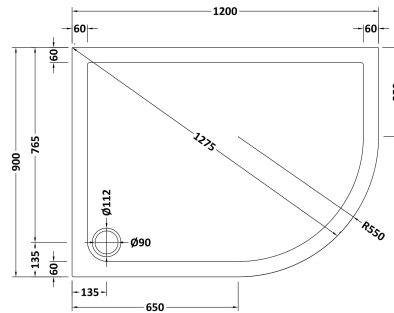

### Product Dimensions

Length (mm):	0
Width (mm):	0
Height (mm):	0
Nett Weight (kg):	28.6

### Packaging Dimensions

Length (mm):	1240
Width (mm):	940
Height (mm):	85
Gross Weight (kg):	28.62

### Packaging Data

Box Colour:	Shrinkwrap & Polystyrene
Box Qty:	0
Label Size:	0 x 0
Label Colour:	White Label
Label Qty:	0

### Outer Box Dimensions (If Applicable)

Length (mm):	
Width (mm):	
Height (mm):	
Gross Weight (kg):	
Barcode:	5056211813484