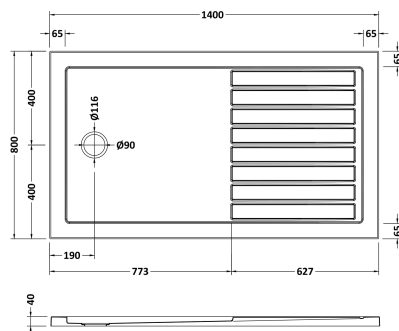

Sales Code: NTP1480

Description: Walk In Tray 1400 X 800

Product Dimensions

Length (mm):	0
Width (mm):	0
Height (mm):	0
Nett Weight (kg):	31.98

Packaging Dimensions

Length (mm):	1440
Width (mm):	840
Height (mm):	80
Gross Weight (kg):	32

Packaging Data

Box Colour:	Shrinkwrap & Polystyrene
Box Qty:	0
Label Size:	0 x 0
Label Colour:	White Label
Label Qty:	0

Outer Box Dimensions (If Applicable)

Length (mm):	
Width (mm):	
Height (mm):	
Gross Weight (kg):	
Barcode:	5056211855378

Product Details

Country of Origin:	United Kingdom
Fitting Instruction:	Yes
CE & UKCA:	Yes
Colour/Finish:	White
Product Material:	Acrylic Capped ABS Caco3 & Pu
Material Colour Reference:	European White
Radius:	0
Waste Required (mm):	0
Compatible with Leg Kit:	Yes