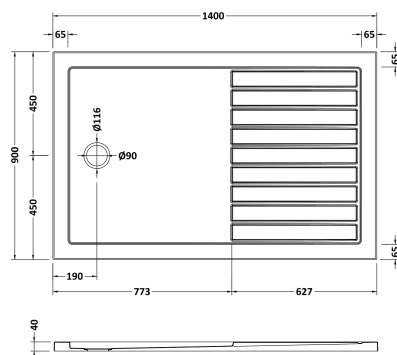

Sales Code: NTP1490

Description: Walk In Tray 1400 X 900

Product Dimensions

Length (mm):	0
Width (mm):	0
Height (mm):	0
Nett Weight (kg):	31,98

Packaging Dimensions

Length (mm):	1440
Width (mm):	940
Height (mm):	80
Gross Weight (kg):	32

Packaging Data

Box Colour:	Shrinkwrap & Polystyrene
Box Qty:	0
Label Size:	0 x 0
Label Colour:	White Label
Label Qty:	0

Outer Box Dimensions (If Applicable)

Length (mm):	
Width (mm):	
Height (mm):	
Gross Weight (kg):	
Barcode:	5056211850731

Product Details

Country of Origin:	United Kingdom
Fitting Instruction:	Yes
CE & UKCA:	Yes
Colour/Finish:	White
Product Material:	Acrylic Capped ABS Caco3 & Pu
Material Colour Reference:	European White
Radius:	0
Waste Required (mm):	0
Compatible with Leg Kit:	Yes