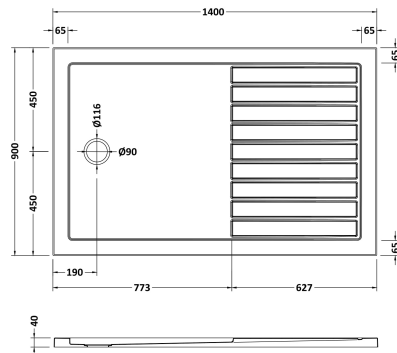

Sales Code: NSR1490

Description: Sr Walk In Shower Tray 1400X900x40

Product Dimensions

Length (mm):	0
Width (mm):	0
Height (mm):	0
Nett Weight (kg):	32

Packaging Dimensions

Length (mm):	1440
Width (mm):	940
Height (mm):	80
Gross Weight (kg):	32

Packaging Data

Box Colour:	Shrinkwrap & Polystyrene
Box Qty:	0
Label Size:	0 x 0
Label Colour:	White Label
Label Qty:	0

Outer Box Dimensions (If Applicable)

Length (mm):	
Width (mm):	
Height (mm):	
Gross Weight (kg):	
Barcode:	5056211872726

Product Details

Country of Origin:	United Kingdom
Fitting Instruction:	Yes
CE & UKCA:	Yes
Colour/Finish:	White
Product Material:	Acrylic Capped ABS Caco3 & Pu
Material Colour Reference:	European White
Radius:	0
Waste Required (mm):	0
Compatible with Leg Kit:	Yes