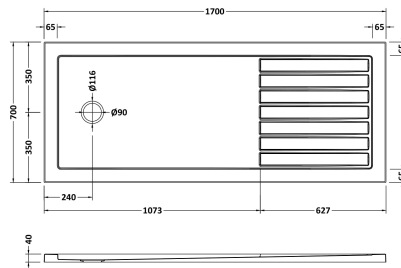

Sales Code: NSR1770

Description: Sr Walk In Shower Tray 1700X700x40

Product Dimensions

Length (mm):	0
Width (mm):	0
Height (mm):	0
Nett Weight (kg):	34

Packaging Dimensions

Length (mm):	1740
Width (mm):	740
Height (mm):	80
Gross Weight (kg):	34

Packaging Data

Box Colour:	Shrinkwrap & Polystyrene
Box Qty:	0
Label Size:	0 x 0
Label Colour:	White Label
Label Qty:	0

Outer Box Dimensions (If Applicable)

Length (mm):	
Width (mm):	
Height (mm):	
Gross Weight (kg):	
Barcode:	5056211872740

Product Details

Country of Origin:	United Kingdom
Fitting Instruction:	Yes
CE & UKCA:	Yes
Colour/Finish:	White
Product Material:	Acrylic Capped ABS Caco3 & Pu
Material Colour Reference:	European White
Radius:	0
Waste Required (mm):	0
Compatible with Leg Kit:	Yes