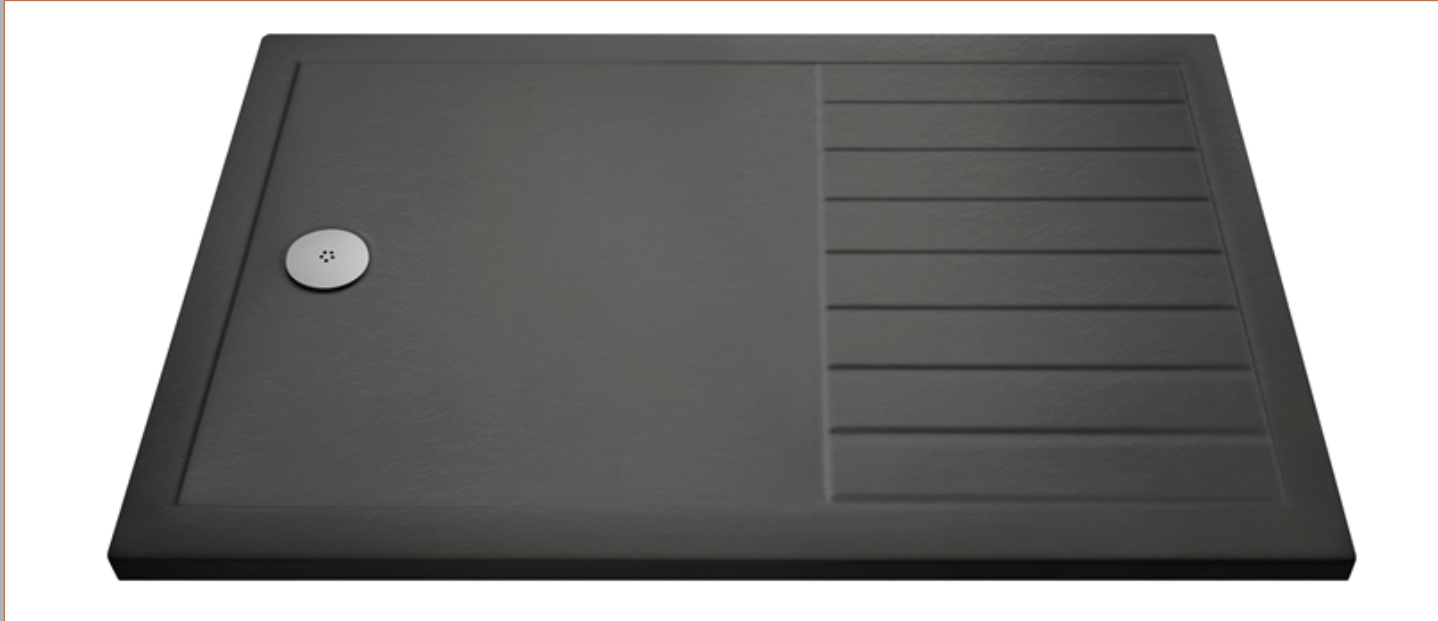

Sales Code: TR711480

Description: Walk In Tray 1400 X 800

Product Dimensions

Length (mm):	0
Width (mm):	0
Height (mm):	0
Nett Weight (kg):	49.6

Packaging Dimensions

Length (mm):	1440
Width (mm):	840
Height (mm):	80
Gross Weight (kg):	49.62

Packaging Data

Box Colour:	Shrinkwrap & Polystyrene
Box Qty:	0
Label Size:	0 x 0
Label Colour:	White Label
Label Qty:	0

Outer Box Dimensions (If Applicable)

Length (mm):	
Width (mm):	
Height (mm):	
Gross Weight (kg):	
Barcode:	5056211855392

Product Details

Country of Origin:	United Kingdom
Fitting Instruction:	Yes
CE & UKCA:	Yes
Colour/Finish:	White
Product Material:	Acrylic Capped ABS Caco3 & Pu
Material Colour Reference:	Slate Grey
Radius:	0
Waste Required (mm):	0
Compatible with Leg Kit:	Yes