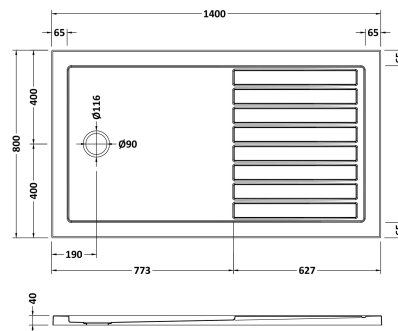

Sales Code: TR711480

Description: Walk In Tray 1400 X 800

Product Dimensions

Length (mm):	0
Width (mm):	0
Height (mm):	0
Nett Weight (kg):	49.6

Packaging Dimensions

Length (mm):	1440
Width (mm):	840
Height (mm):	80
Gross Weight (kg):	49.62

Packaging Data

Box Colour:	Shrinkwrap & Polystyrene
Box Qty:	0
Label Size:	0 x 0
Label Colour:	White Label
Label Qty:	0

Outer Box Dimensions (If Applicable)

Length (mm):	
Width (mm):	
Height (mm):	
Gross Weight (kg):	
Barcode:	5056211855392

Product Details

Country of Origin:	United Kingdom
Fitting Instruction:	Yes
CE & UKCA:	Yes
Colour/Finish:	White
Product Material:	Acrylic Capped ABS Caco3 & Pu
Material Colour Reference:	Slate Grey
Radius:	0
Waste Required (mm):	0
Compatible with Leg Kit:	Yes