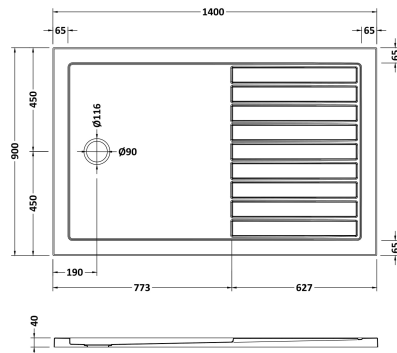

Sales Code: TR711490

Description: Walk In Tray 1400 X 900

Product Dimensions

Length (mm):	0
Width (mm):	0
Height (mm):	0
Nett Weight (kg):	59.03

Packaging Dimensions

Length (mm):	1440
Width (mm):	940
Height (mm):	85
Gross Weight (kg):	59.05

Packaging Data

Box Colour:	Shrinkwrap & Polystyrene
Box Qty:	0
Label Size:	0 x 0
Label Colour:	White Label
Label Qty:	0

Outer Box Dimensions (If Applicable)

Length (mm):	
Width (mm):	
Height (mm):	
Gross Weight (kg):	
Barcode:	5056211850908

Product Details

Country of Origin:	United Kingdom
Fitting Instruction:	Yes
CE & UKCA:	Yes
Colour/Finish:	Slate Grey
Product Material:	Acrylic Capped ABS Caco3 & Pu
Material Colour Reference:	Slate Grey
Radius:	0
Waste Required (mm):	0
Compatible with Leg Kit:	Not Applicable