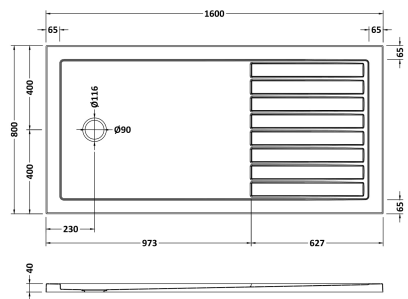

Sales Code: TR711680

Description: Walk In Tray 1600 X 800

Product Dimensions

Length (mm):	0
Width (mm):	0
Height (mm):	0
Nett Weight (kg):	53.52

Packaging Dimensions

Length (mm):	1640
Width (mm):	840
Height (mm):	85
Gross Weight (kg):	53.54

Packaging Data

Box Colour:	Shrinkwrap & Polystyrene
Box Qty:	0
Label Size:	0 x 0
Label Colour:	White Label
Label Qty:	0

Outer Box Dimensions (If Applicable)

Length (mm):	
Width (mm):	
Height (mm):	
Gross Weight (kg):	
Barcode:	5056211850915

Product Details

Country of Origin:	United Kingdom
Fitting Instruction:	Yes
CE & UKCA:	Yes
Colour/Finish:	Slate Grey
Product Material:	Acrylic Capped ABS Caco3 & Pu
Material Colour Reference:	Slate Grey
Radius:	0
Waste Required (mm):	0
Compatible with Leg Kit:	Not Applicable