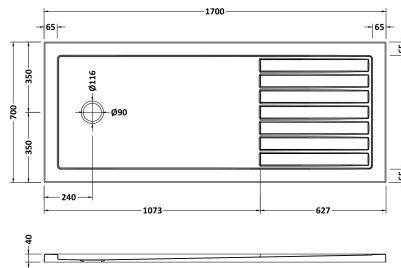

Sales Code: TR711770

Description: Walk In Tray 1700 X 700

Product Dimensions

Length (mm):	0
Width (mm):	0
Height (mm):	0
Nett Weight (kg):	54.2

Packaging Dimensions

Length (mm):	1740
Width (mm):	740
Height (mm):	80
Gross Weight (kg):	54.22

Packaging Data

Box Colour:	Shrinkwrap & Polystyrene
Box Qty:	0
Label Size:	0 x 0
Label Colour:	White Label
Label Qty:	0

Outer Box Dimensions (If Applicable)

Length (mm):	
Width (mm):	
Height (mm):	
Gross Weight (kg):	
Barcode:	5056211855408

Product Details

Country of Origin:	United Kingdom
Fitting Instruction:	Yes
CE & UKCA:	Yes
Colour/Finish:	White
Product Material:	Acrylic Capped ABS Caco3 & Pu
Material Colour Reference:	Slate Grey
Radius:	0
Waste Required (mm):	0
Compatible with Leg Kit:	Yes