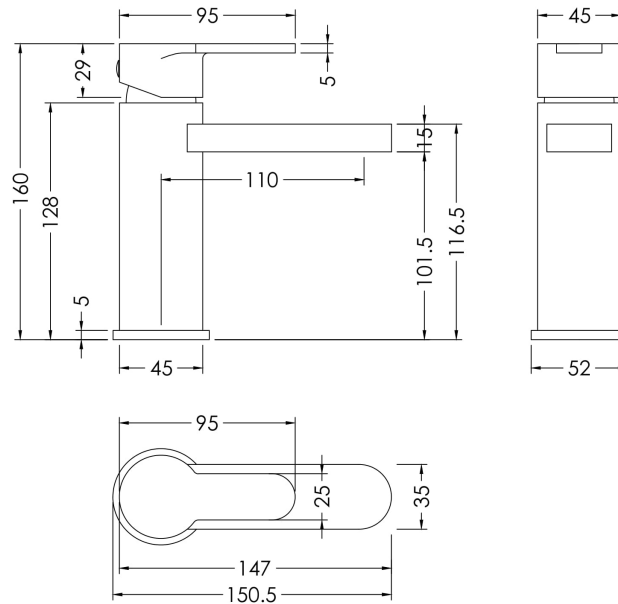

### Product Dimensions

Height (mm):	160
Width (mm):	50
Depth (mm):	152
Length (mm):	
Nett Weight (kg):	2.08

### Packaging Dimensions

Height (mm):	95
Width (mm):	225
Depth (mm):	275
Gross Weight (kg):	2.08

### Outer Box Dimensions (If Applicable)

Height (mm):	500
Width (mm):	500
Depth (mm):	300
Length (mm):	

Gross Weight (kg):	
Barcode:	5056462625867

### Product Details

Country of Origin:	China
Fitting Instruction:	Yes
Product Material:	Brass
Control Type:	Manual
Waste Included:	Waste Included
Waste Type:	Push Button
WRAS Approval: Yes	Approval No: 2204060
Valve/Cartridge Type:	Single Lever Cartridge
Colour/Finish:	Brushed Gun Metal
Mount Type:	Deck
Operating Pressure (bar):	0.2
Flow Rates: (Litres Per Min)	0.1 bar: 2.8 0.5 bar: 7.9 1 bar: 11.4 2 bar: 16.4 3 bar: 20.1
Pipe Size:	1/2"
Pipe Centres:	N/A