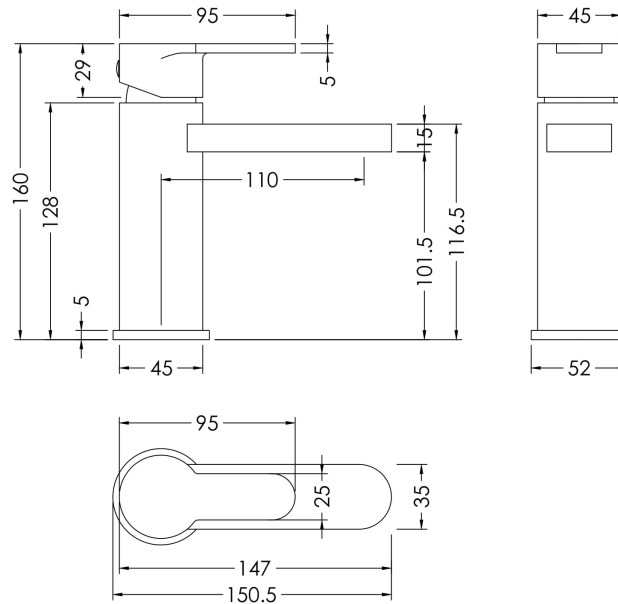

Sales Code: ARV805

Description: Arvan Mono Basin Mixer (P/B Waste)

Product Dimensions

Height (mm):	160
Width (mm):	52
Depth (mm):	147
Length (mm):	
Nett Weight (kg):	1.75

Packaging Dimensions

Height (mm):	95
Width (mm):	225
Depth (mm):	275
Gross Weight (kg):	1.75

Packaging Data

Box Colour:	White Cardboard Box
Box Qty:	0
Label Size:	0 x 0
Label Colour:	White Label
Label Qty:	0

Outer Box Dimensions (If Applicable)

Height (mm):	500
Width (mm):	500
Depth (mm):	300
Length (mm):	

Gross Weight (kg):	
Barcode:	5056462601311

Product Details

Country of Origin:	China
Fitting Instruction:	No
Product Material:	Brass
Control Type:	Manual
Waste Included:	Waste Included
Waste Type:	Push Button
WRAS Approval: Yes	Approval No: 2204060
Valve/Cartridge Type:	Single Lever Cartridge
Colour/Finish:	Brushed Brass
Mount Type:	Deck
Operating Pressure (bar):	0.2
Flow Rates: (Litres Per Min)	0.1 bar: 2.8 0.5 bar: 8 1 bar: 11.6 2 bar: 16.7 3 bar: 20.7
Pipe Size:	1/2"
Pipe Centres:	N/A