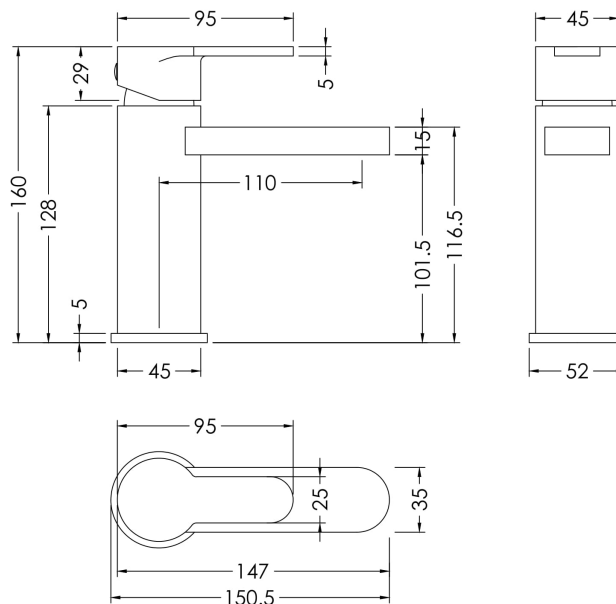

### Product Dimensions

Height (mm):	160
Width (mm):	52
Depth (mm):	147
Length (mm):	
Nett Weight (kg):	1.75

### Packaging Dimensions

Height (mm):	95
Width (mm):	225
Depth (mm):	275
Gross Weight (kg):	1.75

### Outer Box Dimensions (If Applicable)

Height (mm):	500
Width (mm):	500
Depth (mm):	300
Length (mm):	
Gross Weight (kg):	
Barcode:	5056211897675

### Product Details

Country of Origin:	China
Fitting Instruction:	Yes
Product Material:	Brass
Control Type:	Manual
Waste Included:	Waste Included
Waste Type:	Push Button
WRAS Approval: Yes	Approval No: 2204060
Valve/Cartridge Type:	Single Lever Cartridge
Colour/Finish:	Matt Black
Mount Type:	Deck
Operating Pressure (bar):	0.2
Flow Rates: (Litres Per Min)	0.1 bar: 2.8 0.5 bar: 8 1 bar: 11.6 2 bar: 16.7 3 bar: 20.7
Pipe Size:	1/2"
Pipe Centres:	N/A