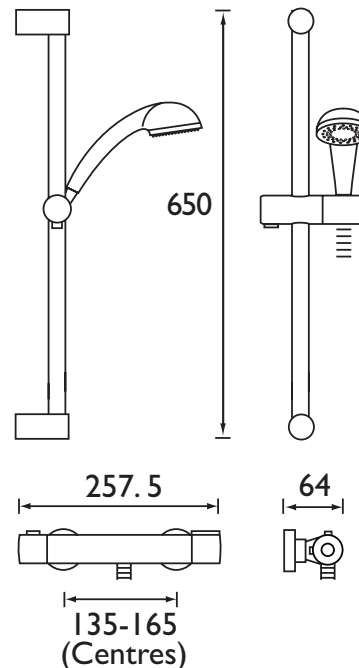

ZI SHXSMCT C

COOLTOUCH Shower Range Zing Cool Touch Bar Mixer SM Kit

Features:

- Cold water feed surrounds the hot water to ensure the valve is safe to touch by all the family
- Rub clean handset
-

Specification

Style:	Contemporary
Finish/Colour:	Chrome
Main Construction Material:	Brass
No of Controls:	2
Shower Type:	Bar
Shower Head Type:	Adjustable
Valve/Cartridge Type:	Thermostatic
Maximum Hot Water Supply Temperature °C:	80
Dynamic Pressure Range: (bar)	5
Maximum Static Pressure: (bar)	10
Plumbing System Suitability:	All - Ideally Balanced
Working Pressure Range:	Min 0.2-5 Bar
Flow Rate: (l/min @ 3 bar)	17.7
Connection Inlet:	G 1/2"
Connection Outlet:	G 1/2"
Isolation Valve Included:	No
Check Valve Included:	No

Dimensions (measurements in mm)

For more products, visit our website:
<http://www.bristan.com>

Flow Rates (l/min)

System Pressure (bar)	0.2	0.5	1	2	3	5
Through Handset (mixed)	4	7	10.2	14.4	17.7	22.8

TECHNICAL
DATA
SHEET

BRISTAN
TAPS & SHOWERS

D7