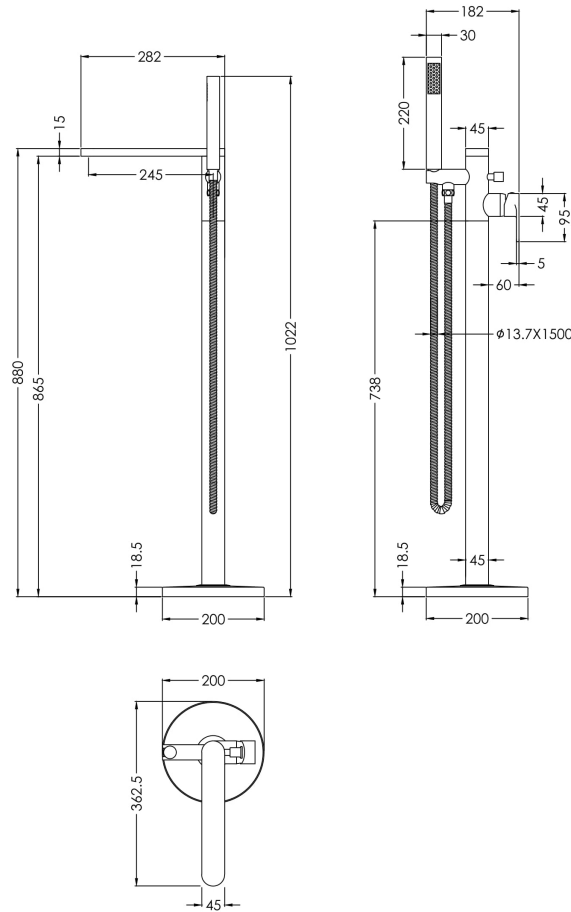

Sales Code: WIN721

Description: Windon Freestanding Bsm

Product Dimensions

Height (mm):	880
Width (mm):	180
Depth (mm):	357
Length (mm):	
Nett Weight (kg):	6.17

Packaging Dimensions

Height (mm):	230
Width (mm):	420
Depth (mm):	970
Gross Weight (kg):	6.17

Packaging Data

Box Colour:	White Cardboard Box
Box Qty:	0
Label Size:	0 x 0
Label Colour:	White Label
Label Qty:	0

Outer Box Dimensions (If Applicable)

Height (mm):	250
Width (mm):	400
Depth (mm):	980
Length (mm):	
Gross Weight (kg):	
Barcode:	5056462625904

Product Details

Country of Origin:	China
Fitting Instruction:	Yes
Product Material:	Brass/ABS
Control Type:	Manual
Waste Included:	Waste Not Included
Waste Type:	Not Applicable
WRAS Approval: Yes	Approval No: 2204057
Valve/Cartridge Type:	Single Lever Cartridge
Colour/Finish:	Brushed Gun Metal
Mount Type:	Floor Standing
Operating Pressure (bar):	3
Flow Rates: (Litres Per Min) 0.1 bar: N/A 0.5 bar: N/A 1 bar: 11.2 2 bar: 16.3 3 bar: 20.1	
Pipe Size:	1/2"
Pipe Centres:	N/A