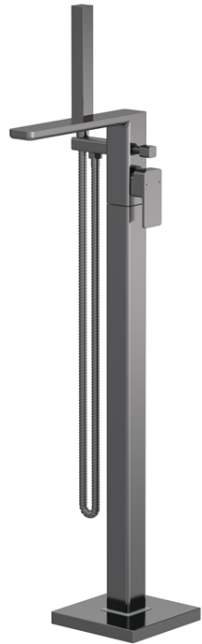

Sales Code: WIN721

Description: Windon Freestanding Bsm

Product Dimensions

Height (mm):	880
Width (mm):	180
Depth (mm):	357
Length (mm):	
Nett Weight (kg):	6.17

Packaging Dimensions

Height (mm):	230
Width (mm):	420
Depth (mm):	970
Gross Weight (kg):	6.17

Packaging Data

Box Colour:	White Cardboard Box
Box Qty:	0
Label Size:	0 x 0
Label Colour:	White Label
Label Qty:	0

Outer Box Dimensions (If Applicable)

Height (mm):	250
Width (mm):	400
Depth (mm):	980
Length (mm):	
Gross Weight (kg):	
Barcode:	5056462625904

Product Details

Country of Origin:	China
Fitting Instruction:	Yes
Product Material:	Brass/ABS
Control Type:	Manual
Waste Included:	Waste Not Included
Waste Type:	Not Applicable
WRAS Approval: Yes	Approval No: 2204057
Valve/Cartridge Type:	Single Lever Cartridge
Colour/Finish:	Brushed Gun Metal
Mount Type:	Floor Standing
Operating Pressure (bar):	3
Flow Rates: (Litres Per Min) 0.1 bar: N/A 0.5 bar: N/A 1 bar: 11.2 2 bar: 16.3 3 bar: 20.1	
Pipe Size:	1/2"
Pipe Centres:	N/A