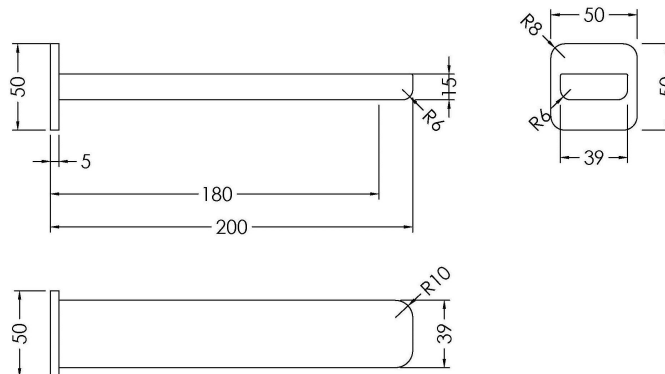

Sales Code: WIN300

Description: Windon Bath Spout

Product Dimensions

Height (mm):	50
Width (mm):	50
Depth (mm):	200
Length (mm):	
Nett Weight (kg):	0.79

Packaging Dimensions

Height (mm):	75
Width (mm):	85
Depth (mm):	280
Gross Weight (kg):	0.79

Packaging Data

Box Colour:	White Cardboard Box
Box Qty:	0
Label Size:	0 x 0
Label Colour:	White Label
Label Qty:	0

Outer Box Dimensions (If Applicable)

Height (mm):	400
Width (mm):	370
Depth (mm):	290
Length (mm):	
Gross Weight (kg):	
Barcode:	5056211898368

Product Details

Country of Origin:	China
Fitting Instruction:	Yes
Product Material:	Brass
Control Type:	Manual
Waste Included:	Waste Not Included
Waste Type:	Not Applicable
WRAS Approval: No	Approval No: N/A
Valve/Cartridge Type:	Not Applicable
Colour/Finish:	Chrome
Mount Type:	Wall
Operating Pressure (bar):	1
Flow Rates: (Litres Per Min)	0.1 bar: 6.3 0.5 bar: 13.5 1 bar: 18.9 2 bar: 26.8 3 bar: 33
Pipe Size:	1/2"
Pipe Centres:	N/A