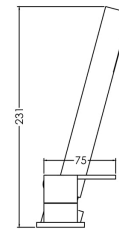

Sales Code: SAN334

Description: Sanford D/M 4Th Bsm No Spout

Product Dimensions

Height (mm):	54
Width (mm):	435
Depth (mm):	75
Length (mm):	
Nett Weight (kg):	3.19

Packaging Dimensions

Height (mm):	85
Width (mm):	390
Depth (mm):	460
Gross Weight (kg):	3.19

Packaging Data

Box Colour:	White Cardboard Box
Box Qty:	1
Label Size:	100 x 50
Label Colour:	White Label
Label Qty:	1

Outer Box Dimensions (If Applicable)

Height (mm):	470
Width (mm):	450
Depth (mm):	400
Length (mm):	
Gross Weight (kg):	
Barcode:	5056211898023

Product Details

Country of Origin:	China
Fitting Instruction:	Yes
Product Material:	Brass/ABS
Control Type:	Manual
Waste Included:	Waste Not Included
Waste Type:	Not Applicable
WRAS Approval: No	Approval No: N/A
Valve/Cartridge Type:	1/4 Turn Ceramic Disc
Colour/Finish:	Chrome
Mount Type:	Deck
Operating Pressure (bar):	2
Flow Rates: (Litres Per Min)	0.1 bar: 4.2 0.5 bar: 10.3 1 bar: 15 2 bar: 21.2 3 bar: 25.7
Pipe Size:	3/4"
Pipe Centres:	150