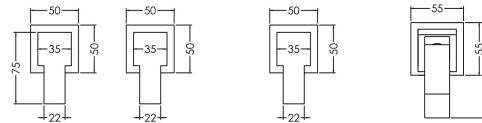

Sales Code: SAN334

Description: Sanford D/M 4Th Bsm No Spout

Product Dimensions

Height (mm):	54
Width (mm):	435
Depth (mm):	75
Length (mm):	
Nett Weight (kg):	3.19

Packaging Dimensions

Height (mm):	85
Width (mm):	390
Depth (mm):	460
Gross Weight (kg):	3.19

Packaging Data

Box Colour:	White Cardboard Box
Box Qty:	1
Label Size:	100 x 50
Label Colour:	White Label
Label Qty:	1

Outer Box Dimensions (If Applicable)

Height (mm):	470
Width (mm):	450
Depth (mm):	400
Length (mm):	
Gross Weight (kg):	
Barcode:	5056211898023

Product Details

Country of Origin:	China
Fitting Instruction:	Yes
Product Material:	Brass/ABS
Control Type:	Manual
Waste Included:	Waste Not Included
Waste Type:	Not Applicable
WRAS Approval: No	Approval No: N/A
Valve/Cartridge Type:	1/4 Turn Ceramic Disc
Colour/Finish:	Chrome
Mount Type:	Deck
Operating Pressure (bar):	2
Flow Rates: (Litres Per Min)	0.1 bar: 4.2 0.5 bar: 10.3 1 bar: 15 2 bar: 21.2 3 bar: 25.7
Pipe Size:	3/4"
Pipe Centres:	150