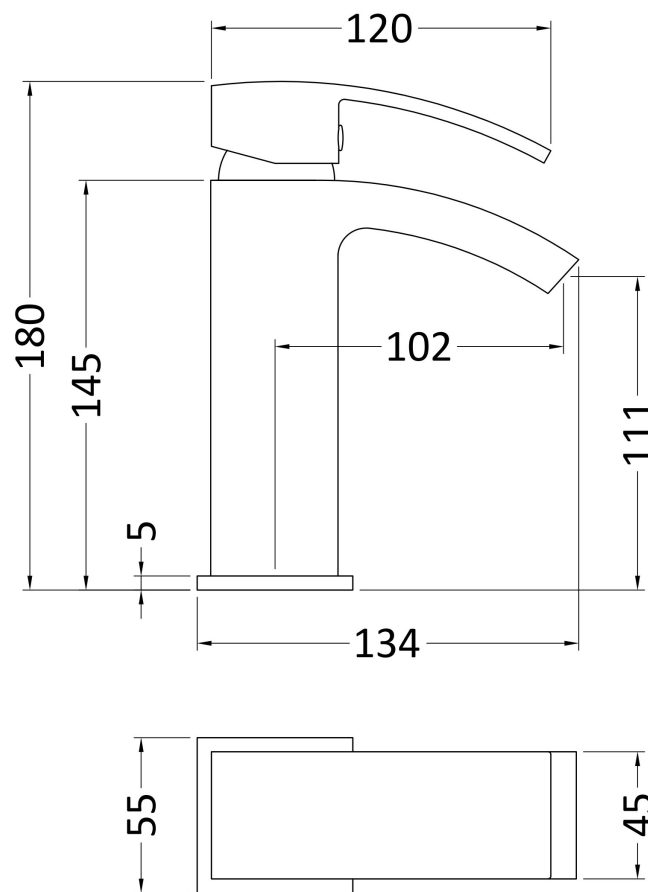

Sales Code: TSI305

Description: Sinclair Mono Basin

Product Dimensions

Height (mm):	137
Width (mm):	52
Depth (mm):	133
Length (mm):	
Nett Weight (kg):	1.2

Packaging Dimensions

Height (mm):	148
Width (mm):	54
Depth (mm):	157
Gross Weight (kg):	1.4

Packaging Data

Box Colour:	White Cardboard Box
Box Qty:	0
Label Size:	0 x 0
Label Colour:	White Label
Label Qty:	0

Outer Box Dimensions (If Applicable)

Height (mm):	380
Width (mm):	460
Depth (mm):	200
Length (mm):	
Gross Weight (kg):	15
Barcode:	5055275824405

Product Details

Country of Origin:	China
Fitting Instruction:	Yes
Product Material:	Brass
Control Type:	Manual
Waste Included:	Waste Included
Waste Type:	Not Applicable
WRAS Approval: No	Approval No: N/A
Valve/Cartridge Type:	Single Lever Cartridge
Colour/Finish:	Chrome
Mount Type:	Deck
Operating Pressure (bar):	0.2

Flow Rates: (Litres Per Min)	0.1 bar: 3.5	0.5 bar: 8.3	1 bar: 12	2 bar: 17	3 bar: 21
Pipe Size:	15 mm (1/2" Bsp)				
Pipe Centres:	N/A				