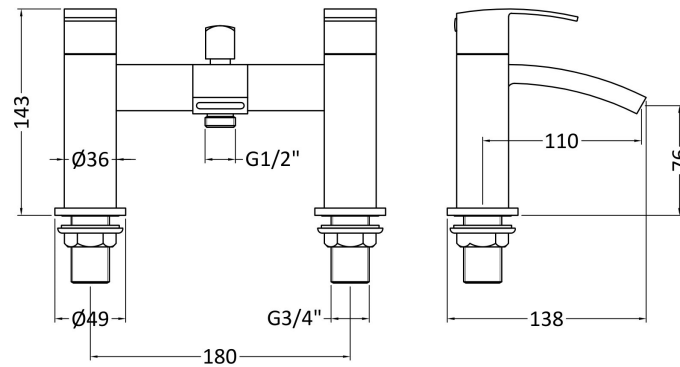

Sales Code: TSI304

Description: Bath Shower Mixer

Product Dimensions

Height (mm):	154
Width (mm):	230
Depth (mm):	157
Length (mm):	
Nett Weight (kg):	2.45

Packaging Dimensions

Height (mm):	155
Width (mm):	218
Depth (mm):	150
Gross Weight (kg):	2.65

Packaging Data

Box Colour:	White Cardboard Box
Box Qty:	0
Label Size:	0 x 0
Label Colour:	White Label
Label Qty:	0

Outer Box Dimensions (If Applicable)

Height (mm):	260
Width (mm):	485
Depth (mm):	445
Length (mm):	
Gross Weight (kg):	16
Barcode:	5055369025541

Product Details

Country of Origin:	China
Fitting Instruction:	Yes
Product Material:	Brass/ABS
Control Type:	Manual
Waste Included:	Waste Not Included
Waste Type:	Not Applicable
WRAS Approval: No	Approval No: N/A
Valve/Cartridge Type:	1/4 Turn Ceramic Disc
Colour/Finish:	Chrome
Mount Type:	Deck
Operating Pressure (bar):	0.2

Flow Rates: (Litres Per Min)	0.1 bar: 8	0.5 bar: 24	1 bar: 34	2 bar: 0	3 bar: 0
Pipe Size:	22 mm (3/4" Bsp)				
Pipe Centres:	180 mm				