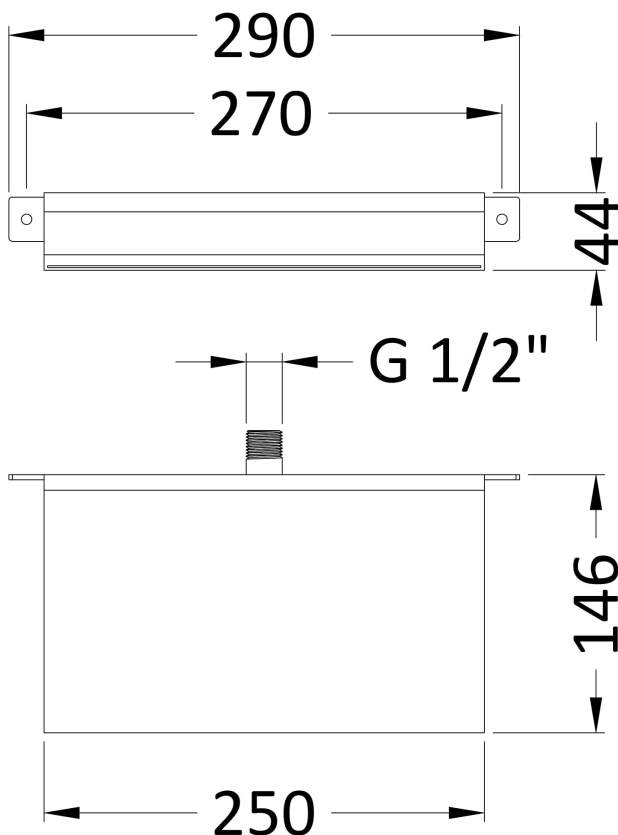

Sales Code: PN300

Description: Shower / Bath Waterfall Filler

Product Dimensions

Length (mm):	
Width (mm):	290
Height (mm):	30
Depth (mm):	146
Nett Weight (kg):	2.53

Packaging Dimensions

Length (mm):	325
Width (mm):	210
Height (mm):	70
Gross Weight (kg):	2.53

Packaging Data

Box Colour:	White Cardboard Box
Box Qty:	0
Label Size:	0 x 0
Label Colour:	White Label
Label Qty:	0

Outer Box Dimensions (If Applicable)

Length (mm):	
Width (mm):	
Height (mm):	
Depth (mm):	
Gross Weight (kg):	25
Barcode:	5055369025343

Product Details

Country of Origin:	China
Fitting Instruction:	Yes
Product Material:	Brass
Mount Type:	Wall
Outlet Elbow Supplied:	No
Easy Clean:	
Headset Included:	Yes
Handset Included:	No
Body Jets Included:	Not Applicable
No of Body Jets:	
Operating Pressure (bar):	0.5
Valve/Cartridge Type:	
Flow Rates (L/min):	0.1 bar: N/A 0.5 bar: N/A 1 bar: N/A 2 bar: N/A 3 bar: N/A
TMV2 Approved:	No Approval No: N/A
TMV3 Approved:	No Approval No: N/A
WRAS Approved:	No Approval No: N/A
Head Function:	Single
Handset Function:	
Body Jet Info:	Not Applicable
Pipe Size:	
Pipe Centres:	N/A
Colour/Finish:	Chrome
Hose Included:	
No. of Outlets:	N/A