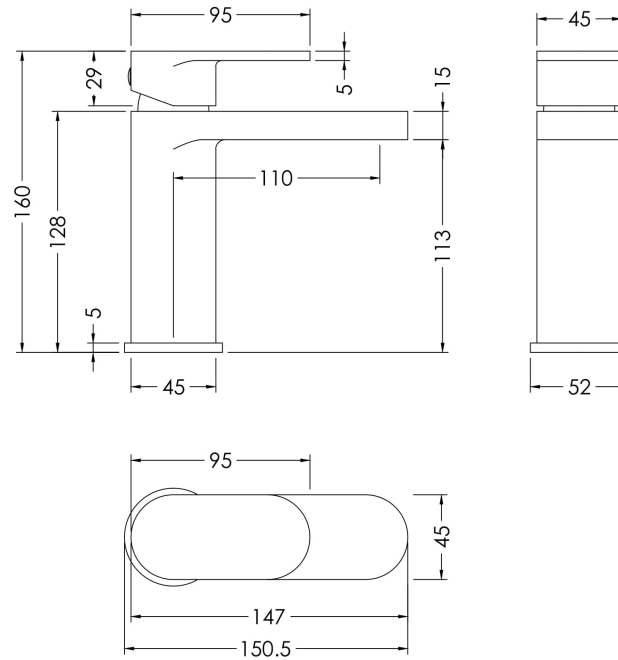

Sales Code: BIN305

Description: Binsey Mono Basin Mixer (P/B Waste)

Product Dimensions

Height (mm):	160
Width (mm):	52
Depth (mm):	147
Length (mm):	
Nett Weight (kg):	1.86

Packaging Dimensions

Height (mm):	95
Width (mm):	225
Depth (mm):	275
Gross Weight (kg):	1.86

Packaging Data

Box Colour:	White Cardboard Box
Box Qty:	0
Label Size:	0 x 0
Label Colour:	White Label
Label Qty:	0

Outer Box Dimensions (If Applicable)

Height (mm):	500
Width (mm):	500
Depth (mm):	300
Length (mm):	

Gross Weight (kg):	
Barcode:	5056211898764

Product Details

Country of Origin:	China
Fitting Instruction:	Yes
Product Material:	Brass
Control Type:	Manual
Waste Included:	Waste Included
Waste Type:	Push Button
WRAS Approval: No	Approval No: N/A
Valve/Cartridge Type:	Single Lever Cartridge
Colour/Finish:	Chrome
Mount Type:	Deck
Operating Pressure (bar):	0.2
Flow Rates: (Litres Per Min)	0.1 bar: 2.9 0.5 bar: 7.7 1 bar: 11.2 2 bar: 16.1 3 bar: 20
Pipe Size:	1/2"
Pipe Centres:	N/A