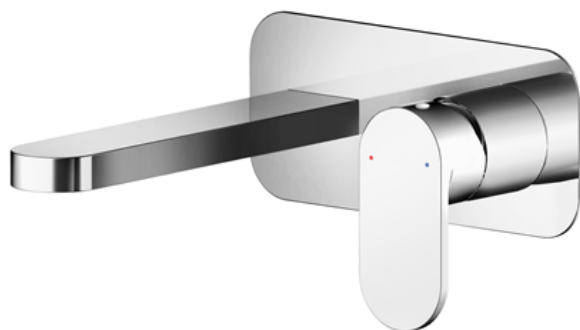

Sales Code: BIN328

Description: Binsey W/M 2Th Basin Mixer With Plate

Product Dimensions

Height (mm):	80
Width (mm):	180
Depth (mm):	193
Length (mm):	
Nett Weight (kg):	1.86

Packaging Dimensions

Height (mm):	115
Width (mm):	205
Depth (mm):	250
Gross Weight (kg):	1.86

Product Details

Country of Origin:	China
Fitting Instruction:	Yes
Product Material:	Brass
Control Type:	Manual
Waste Included:	Waste Not Included
Waste Type:	Not Applicable
WRAS Approval: No	Approval No: N/A
Valve/Cartridge Type:	Single Lever Cartridge
Colour/Finish:	Chrome
Mount Type:	Wall
Operating Pressure (bar):	0.2