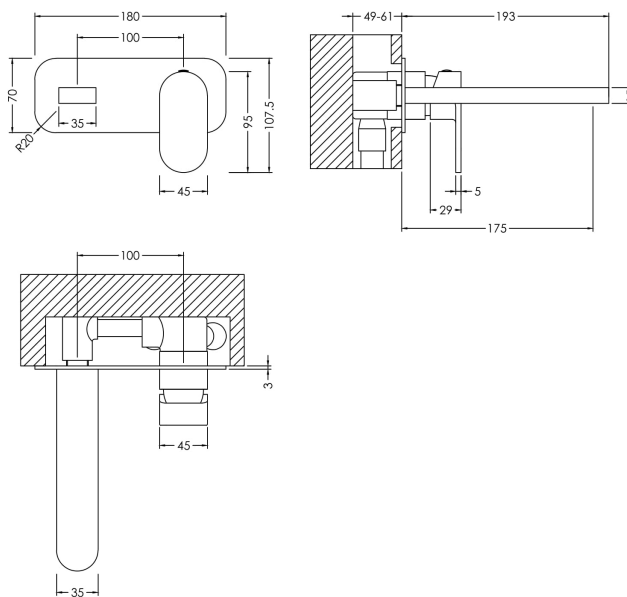

Sales Code: BIN328

Description: Binsey W/M 2Th Basin Mixer With Plate

Product Dimensions

Height (mm):	80
Width (mm):	180
Depth (mm):	193
Length (mm):	
Nett Weight (kg):	1.86

Packaging Dimensions

Height (mm):	115
Width (mm):	205
Depth (mm):	250
Gross Weight (kg):	1.86

Packaging Data

Box Colour:	White Cardboard Box
Box Qty:	0
Label Size:	0 x 0
Label Colour:	White Label
Label Qty:	0

Outer Box Dimensions (If Applicable)

Height (mm):	600
Width (mm):	435
Depth (mm):	265
Length (mm):	
Gross Weight (kg):	
Barcode:	5056211898818

Product Details

Country of Origin:	China
Fitting Instruction:	Yes
Product Material:	Brass
Control Type:	Manual
Waste Included:	Waste Not Included
Waste Type:	Not Applicable
WRAS Approval: No	Approval No: N/A
Valve/Cartridge Type:	Single Lever Cartridge
Colour/Finish:	Chrome
Mount Type:	Wall
Operating Pressure (bar):	0.2

Flow Rates: (Litres Per Min)	0.1 bar: 2.8	0.5 bar: 7.1	1 bar: 10.2	2 bar: 14.8	3 bar: 18.3
Pipe Size:	1/2"				
Pipe Centres:	100				