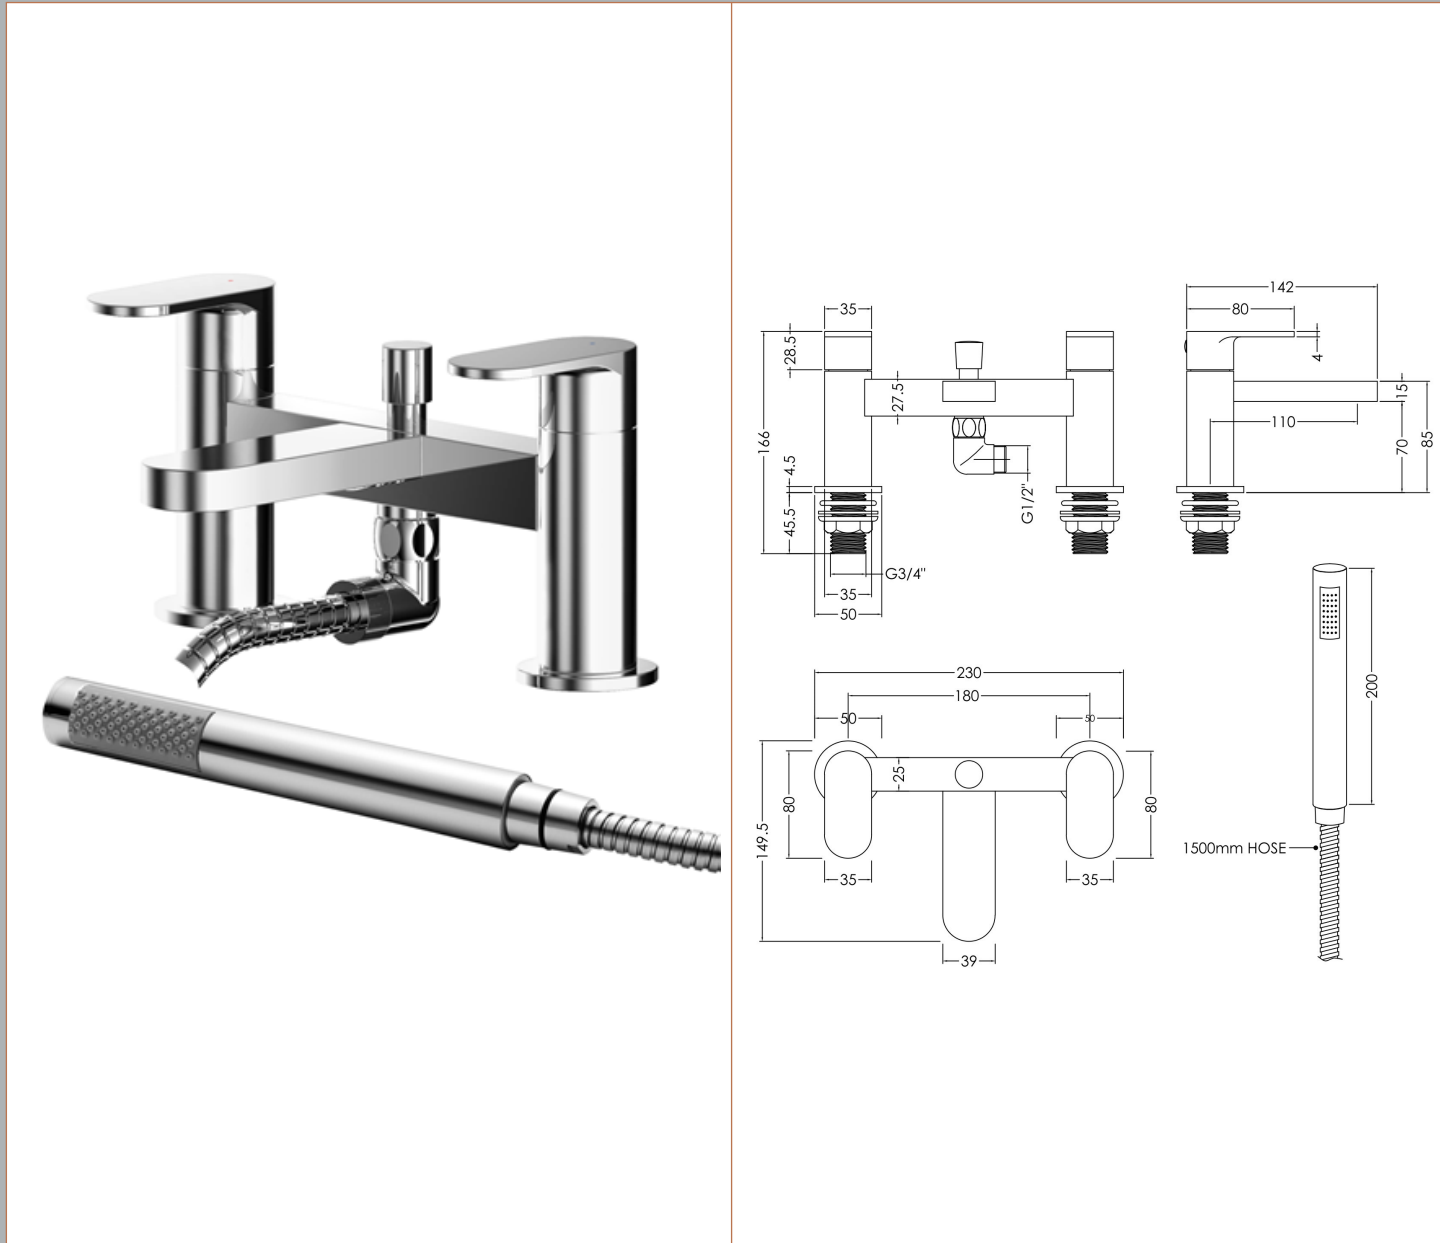

Sales Code: BIN304

Description: Binsey D/M Bsm With Kit

Product Dimensions

Height (mm):	120
Width (mm):	215
Depth (mm):	142
Length (mm):	
Nett Weight (kg):	2.31

Packaging Dimensions

Height (mm):	185
Width (mm):	190
Depth (mm):	270
Gross Weight (kg):	2.31

Packaging Data

Box Colour:	White Cardboard Box
Box Qty:	0
Label Size:	0 x 0
Label Colour:	White Label
Label Qty:	0

Outer Box Dimensions (If Applicable)

Height (mm):	560
Width (mm):	440
Depth (mm):	430
Length (mm):	
Gross Weight (kg):	
Barcode:	5056211898863

Product Details

Country of Origin:	China
Fitting Instruction:	Yes
Product Material:	Brass/ABS
Control Type:	Manual
Waste Included:	Waste Not Included
Waste Type:	Not Applicable
WRAS Approval: No	Approval No: N/A
Valve/Cartridge Type:	1/4 Turn Ceramic Disc
Colour/Finish:	Chrome
Mount Type:	Deck
Operating Pressure (bar):	2
Flow Rates: (Litres Per Min)	0.1 bar: 4.6 0.5 bar: 11.7 1 bar: 16.2 2 bar: 23 3 bar: 28
Pipe Size:	3/4"
Pipe Centres:	180