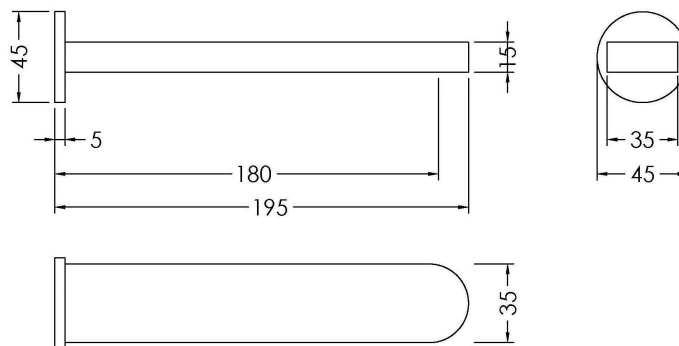

Sales Code: BIN300

Description: Binsey Bath Spout

Product Dimensions

Height (mm):	45
Width (mm):	45
Depth (mm):	195
Length (mm):	
Nett Weight (kg):	0.66

Packaging Dimensions

Height (mm):	75
Width (mm):	85
Depth (mm):	280
Gross Weight (kg):	0.66

Packaging Data

Box Colour:	White Cardboard Box
Box Qty:	0
Label Size:	0 x 0
Label Colour:	White Label
Label Qty:	0

Outer Box Dimensions (If Applicable)

Height (mm):	400
Width (mm):	370
Depth (mm):	290
Length (mm):	

Gross Weight (kg):	
Barcode:	5056211898948

Product Details

Country of Origin:	China
Fitting Instruction:	Yes
Product Material:	Brass
Control Type:	Manual
Waste Included:	Waste Not Included
Waste Type:	Not Applicable
WRAS Approval: No	Approval No: N/A
Valve/Cartridge Type:	Not Applicable
Colour/Finish:	Chrome
Mount Type:	Wall
Operating Pressure (bar):	1

Flow Rates: (Litres Per Min)	0.1 bar: 6.4	0.5 bar: 13.8	1 bar: 19.4	2 bar: 27.5	3 bar: 33.9
Pipe Size:	1/2"				
Pipe Centres:	N/A				