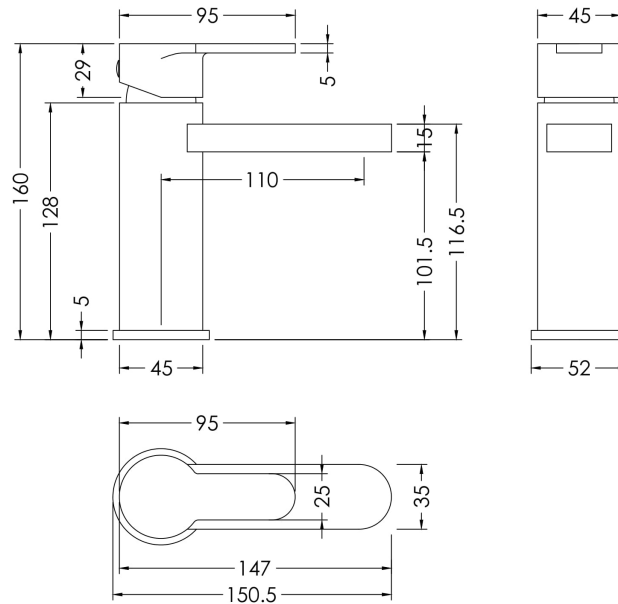

Sales Code: ARV305

Description: Arvan Mono Basin Mixer (P/B Waste)

Product Dimensions

Height (mm):	160
Width (mm):	52
Depth (mm):	147
Length (mm):	
Nett Weight (kg):	1.75

Packaging Dimensions

Height (mm):	95
Width (mm):	225
Depth (mm):	275
Gross Weight (kg):	1.75

Packaging Data

Box Colour:	White Cardboard Box
Box Qty:	0
Label Size:	0 x 0
Label Colour:	White Label
Label Qty:	0

Outer Box Dimensions (If Applicable)

Height (mm):	500
Width (mm):	500
Depth (mm):	300
Length (mm):	

Gross Weight (kg):	
Barcode:	5056211898474

Product Details

Country of Origin:	China
Fitting Instruction:	Yes
Product Material:	Brass
Control Type:	Manual
Waste Included:	Waste Included
Waste Type:	Push Button
WRAS Approval: Yes	Approval No: 2204060
Valve/Cartridge Type:	Single Lever Cartridge
Colour/Finish:	Chrome
Mount Type:	Deck
Operating Pressure (bar):	0.2
Flow Rates: (Litres Per Min)	0.1 bar: 2.8 0.5 bar: 8 1 bar: 11.6 2 bar: 16.7 3 bar: 20.7
Pipe Size:	1/2"
Pipe Centres:	N/A