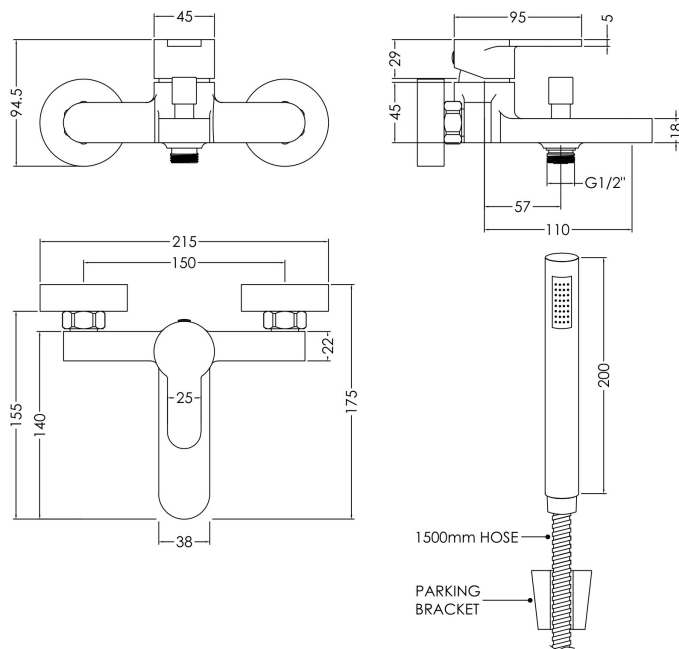

Sales Code: ARV316

Description: Arvan W/M SI Bsm With Kit

Product Dimensions

Height (mm):	77
Width (mm):	180
Depth (mm):	190
Length (mm):	
Nett Weight (kg):	1.71

Packaging Dimensions

Height (mm):	85
Width (mm):	220
Depth (mm):	330
Gross Weight (kg):	1.71

Packaging Data

Box Colour:	White Cardboard Box
Box Qty:	0
Label Size:	0 x 0
Label Colour:	White Label
Label Qty:	0

Outer Box Dimensions (If Applicable)

Height (mm):	565
Width (mm):	525
Depth (mm):	350
Length (mm):	
Gross Weight (kg):	
Barcode:	5056211898610

Product Details

Country of Origin:	China
Fitting Instruction:	Yes
Product Material:	Brass/ABS
Control Type:	Manual
Waste Included:	Waste Not Included
Waste Type:	Not Applicable
WRAS Approval: No	Approval No: N/A
Valve/Cartridge Type:	1/4 Turn Ceramic Disc
Colour/Finish:	Chrome
Mount Type:	Wall
Operating Pressure (bar):	3

Flow Rates: (Litres Per Min)	0.1 bar: 3.6	0.5 bar: 8.1	1 bar: 11.5	2 bar: 16.4	3 bar: 20
Pipe Size:	3/4"				
Pipe Centres:	150				