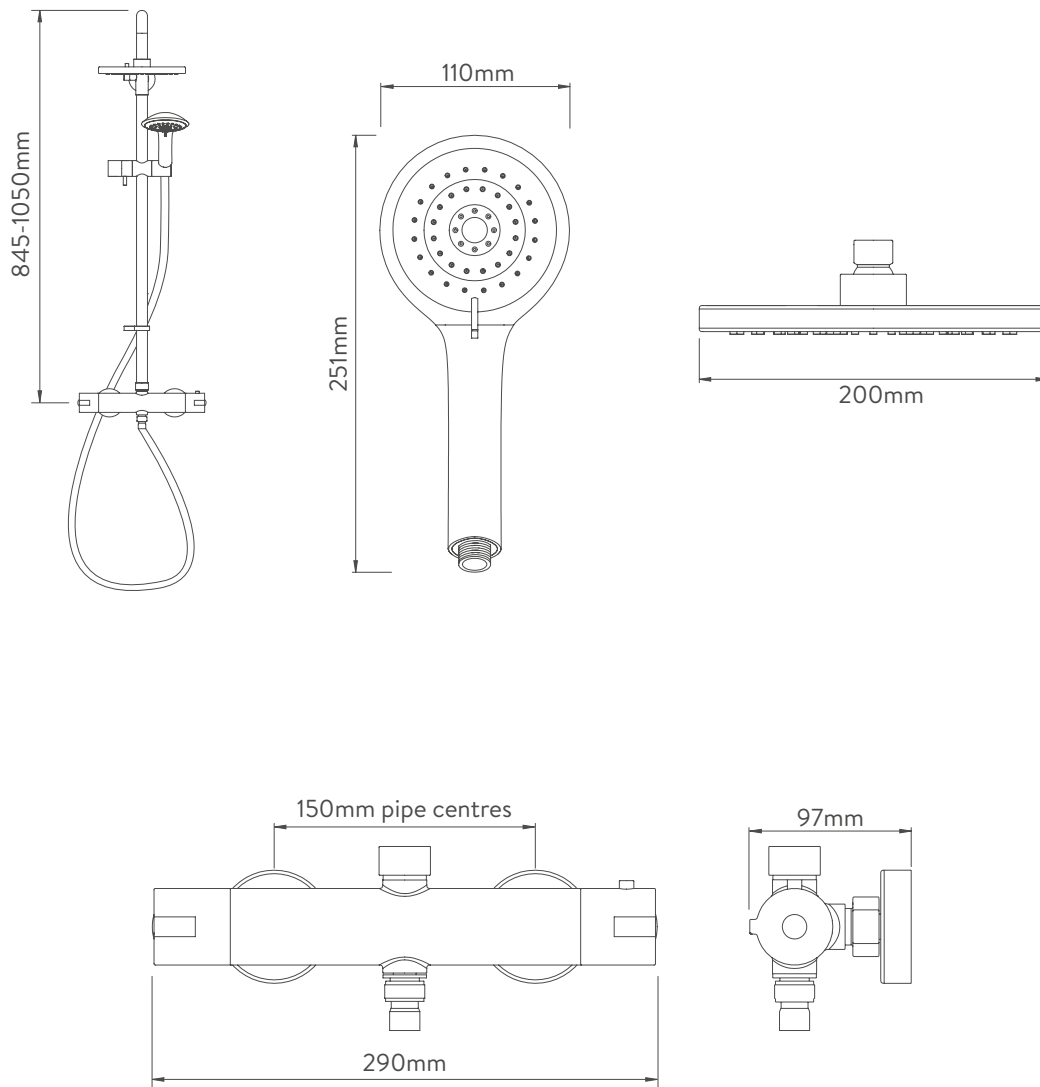

AQUALISA

SAFE TOUCH ROUND SHOWER COLUMN

RNDSCBV2.MB

HP
MATT BLACK

DIMENSIONAL DRAWINGS

AQUALISA

SAFE TOUCH ROUND SHOWER COLUMN

RNDSCBV2.MB

HP
MATT BLACK

TECHNICAL SPECIFICATIONS

Minimum pressure requirements	1 Bar
Maximum pressure requirements	5 Bar
Flow rates @ 3 bar	Adjustable head: 10.6 l/m Fixed head: 11.5 l/m
Inlet fitting connections	3/4" Threaded
Rear inlet supply positions	150mm centres
Outlet connections	1/2" Thread
Valve inlet centres	150mm centres
Supply temperature	Max 65°C
Water system	High Pressure
Features	Separate temperature control with override button for extra safety
	Brass "Safe Touch" body
	Flow control with integral diverter to switch between shower heads
	Includes Easy fit wall brackets
	Soft rub nozzles for easy cleaning
	3 spray patterns, easy click spray control
	Adjustable telescopic shower column 845mm - 1050mm
	200mm fixed drencher head, 110mm adjustable head
	1.5m matt black smooth hose
Colour	Matt Black
Guarantee period	5 years