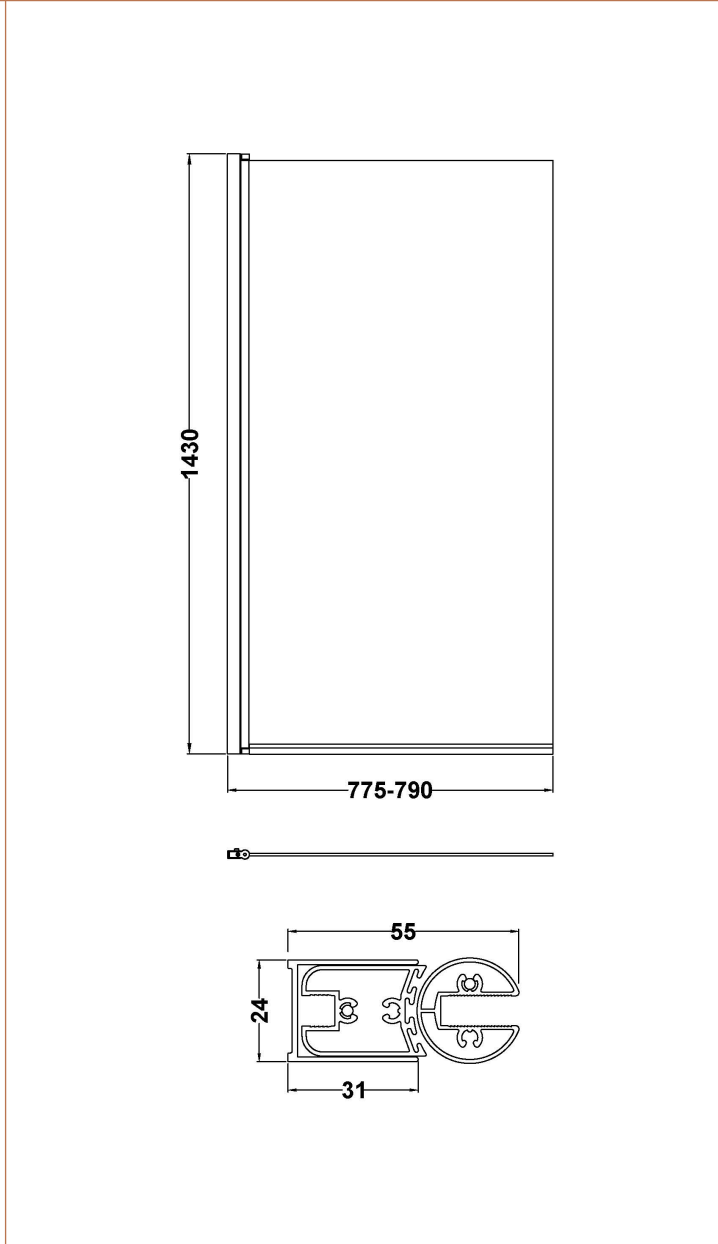

Sales Code: NSSQ

Description: Square Bath Screen (6)

Product Dimensions

Height (mm):	1430
Width (mm):	785
Depth (mm):	38
Nett Weight (kg):	17

Packaging Dimensions

Height (mm):	50
Width (mm):	800
Length (mm):	1440
Gross Weight (kg):	17.4

Packaging Data

Box Colour:	Brown Cardboard Box - Printed
Box Qty:	1
Label Size:	x
Label Colour:	Not Applicable
Label Qty:	0

Outer Box Dimensions (If Applicable)

Height (mm):	
Width (mm):	
Depth (mm):	
Length (mm):	
Gross Weight (kg):	
Barcode:	5055369002566

Product Details

Country of Origin:	China
Fitting Instruction:	No
CE Approval:	
Profile Material:	Aluminium
Profile Finish:	Polished Chrome
Adjustments (mm):	775mm-790mm
Entry Width (mm):	
Swing In Dim (mm):	700 mm
Swing Out Dim (mm):	700 mm
Radius (mm):	Not Applicable
Glass Thickness (mm):	6
Easy Fit:	No
Easy Clean:	No
Handle Style:	Not Applicable
Handle Material:	Not Applicable
Enclosure Design:	Frameless
Wheel Type:	Not Applicable
Support Bar Included:	Support Bar Not Included
Extras:	None