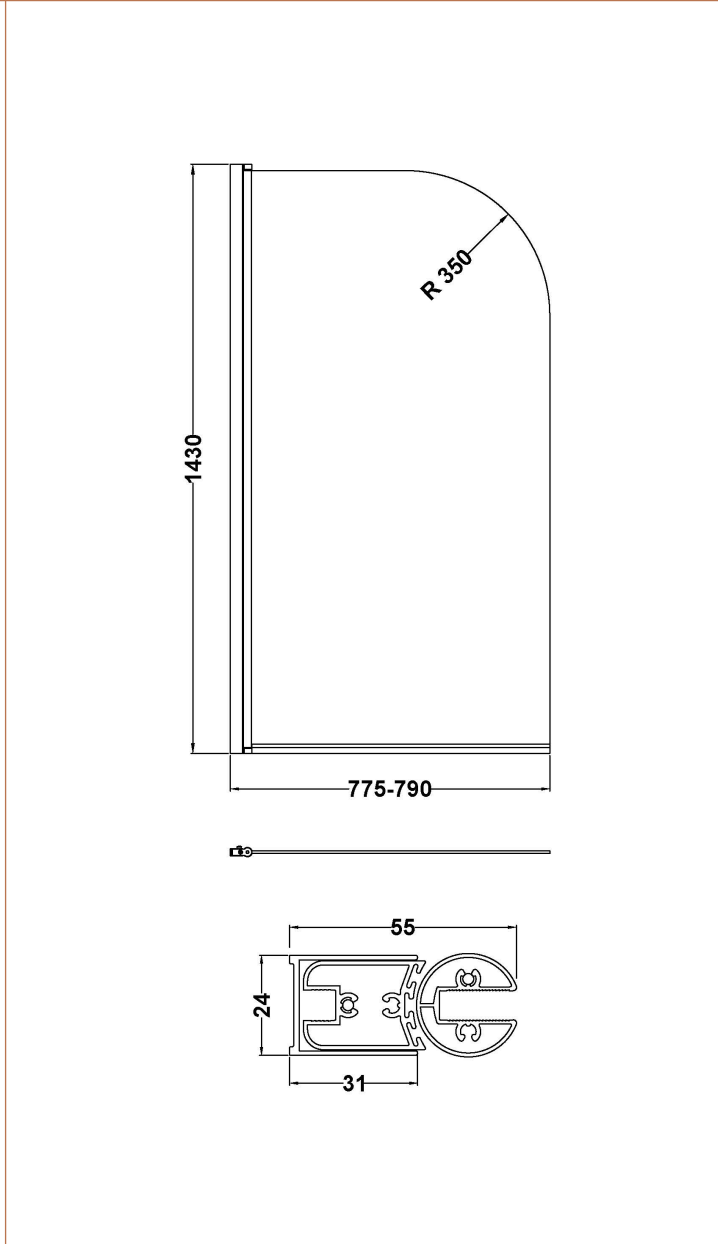

Sales Code: NSS7BP

Description: Round Bath Screen (6)

Product Dimensions

| | |
|-------------------|------|
| Height (mm): | 1435 |
| Width (mm): | 785 |
| Depth (mm): | 38 |
| Nett Weight (kg): | 16.9 |

Packaging Dimensions

| | |
|--------------------|------|
| Height (mm): | 55 |
| Width (mm): | 810 |
| Length (mm): | 1460 |
| Gross Weight (kg): | 17.2 |

Packaging Data

| | |
|---------------|-------------------------------|
| Box Colour: | Brown Cardboard Box - Printed |
| Box Qty: | 1 |
| Label Size: | x |
| Label Colour: | Not Applicable |
| Label Qty: | 0 |

Outer Box Dimensions (If Applicable)

| | |
|--------------------|---------------|
| Height (mm): | |
| Width (mm): | |
| Depth (mm): | |
| Length (mm): | |
| Gross Weight (kg): | |
| Barcode: | 5056211881308 |

Product Details

| | |
|-----------------------|--------------------------|
| Country of Origin: | China |
| Fitting Instruction: | No |
| CE Approval: | Yes |
| Profile Material: | Aluminium |
| Profile Finish: | Matt Black |
| Adjustments (mm): | 775mm-790mm |
| Entry Width (mm): | N/A |
| Swing In Dim (mm): | 700mm |
| Swing Out Dim (mm): | 700mm |
| Radius (mm): | Not Applicable |
| Glass Thickness (mm): | 6 |
| Easy Fit: | No |
| Easy Clean: | No |
| Handle Style: | Not Applicable |
| Handle Material: | Not Applicable |
| Enclosure Design: | Frameless |
| Wheel Type: | Not Applicable |
| Support Bar Included: | Support Bar Not Included |
| Extras: | None |